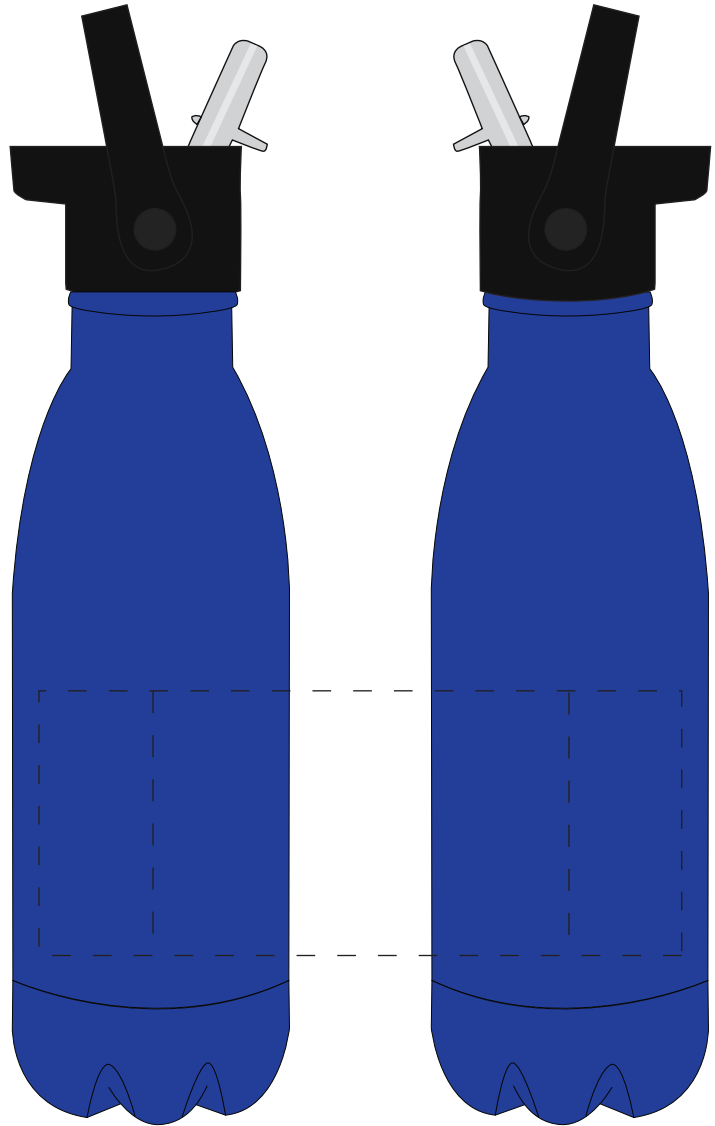

Your Ref:	Quantity:	Product Code: MG0337
Our Ref:	Version: 1	Product Colour: ROYAL BLUE

PRINTING CONCERNS:**PRODUCT INFO: LOGO MAY NOT LINE UP TO SIPPER**

- Logos will be directly opposite
- Logos will NOT be directly opposite

We stock this item in the following colours

**PANTONE REFERENCE(S)**

- Colour 1
- Colour 2

ARTWORK SCALE 50%

Product Image for visualisation
- colours may vary

The dashed line is to demonstrate print area and will not appear on your printed item

To proceed, please approve visual via the online system.

ARTWORK SCALE 100%
Max print area: 170mm x 70mm