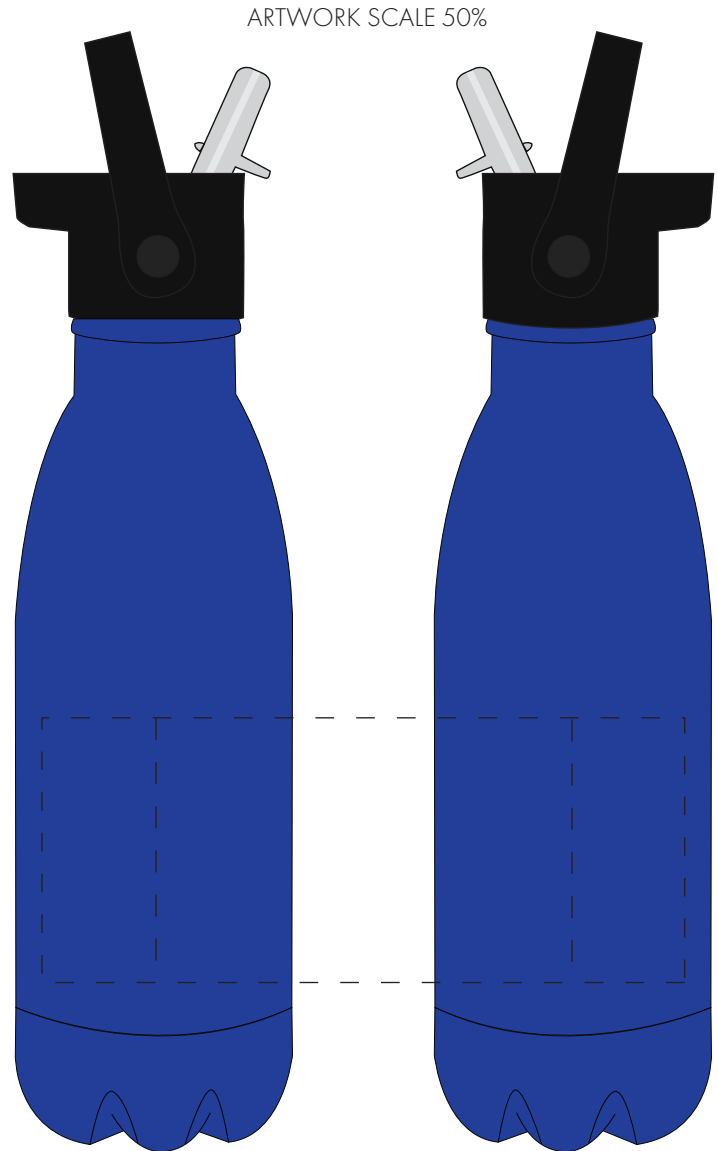

Your Ref:	Quantity:	Product Code: MG0337
Our Ref:	Version: 1	Product Colour: ROYAL BLUE

PRINTING CONCERNS:**PRODUCT INFO: LOGO MAY NOT LINE UP TO SIPPER**

- Logos will be directly opposite
- Logos will NOT be directly opposite

We stock this item in the following colours

**PANTONE REFERENCE(S)**

- Colour 1
- Colour 2

Product Image for visualisation
- colours may vary

The dashed line is to demonstrate print area and will not appear on your printed item

To proceed, please approve visual via the online system.

ARTWORK SCALE 100%

Max print area: 170mm x 70mm