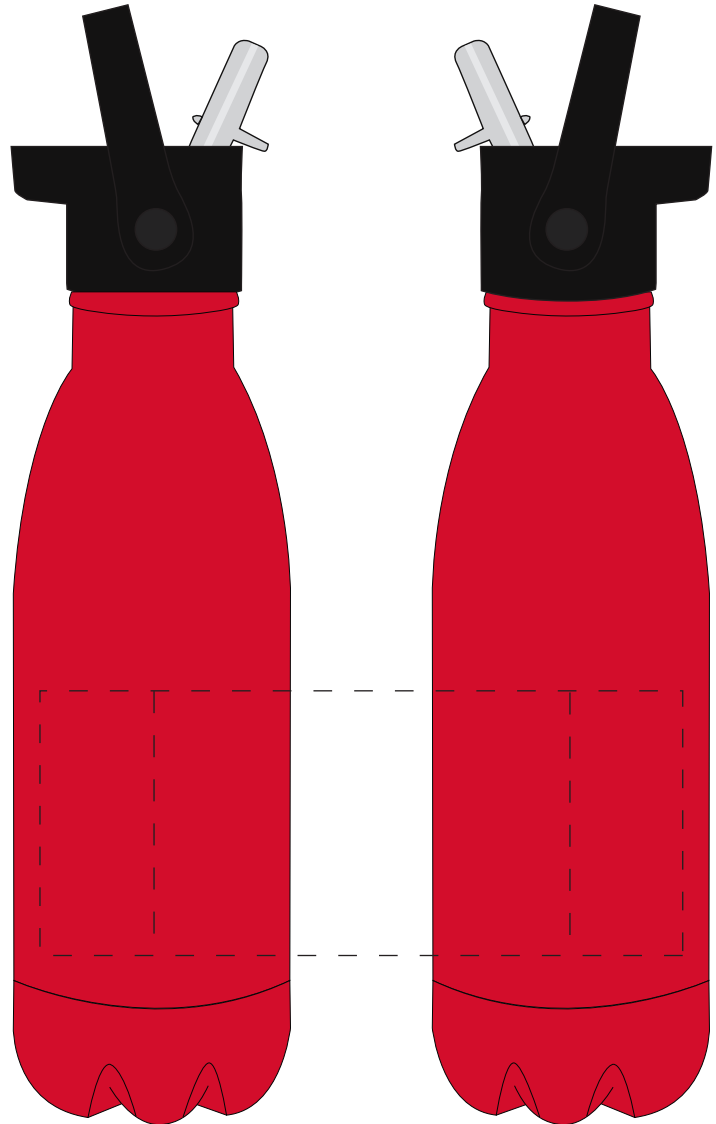

Your Ref:	Quantity:	Product Code: MG0337
Our Ref:	Version: 1	Product Colour: RED

PRINTING CONCERNS:**PRODUCT INFO: LOGO MAY NOT LINE UP TO SIPPER**

- Logos will be directly opposite
- Logos will NOT be directly opposite

We stock this item in the following colours

**PANTONE REFERENCE(S)**

- Colour 1
- Colour 2

ARTWORK SCALE 50%

Product Image for visualisation
- colours may vary

The dashed line is to demonstrate print area and will not appear on your printed item

To proceed, please approve visual via the online system.

ARTWORK SCALE 100%

Max print area: 170mm x 70mm