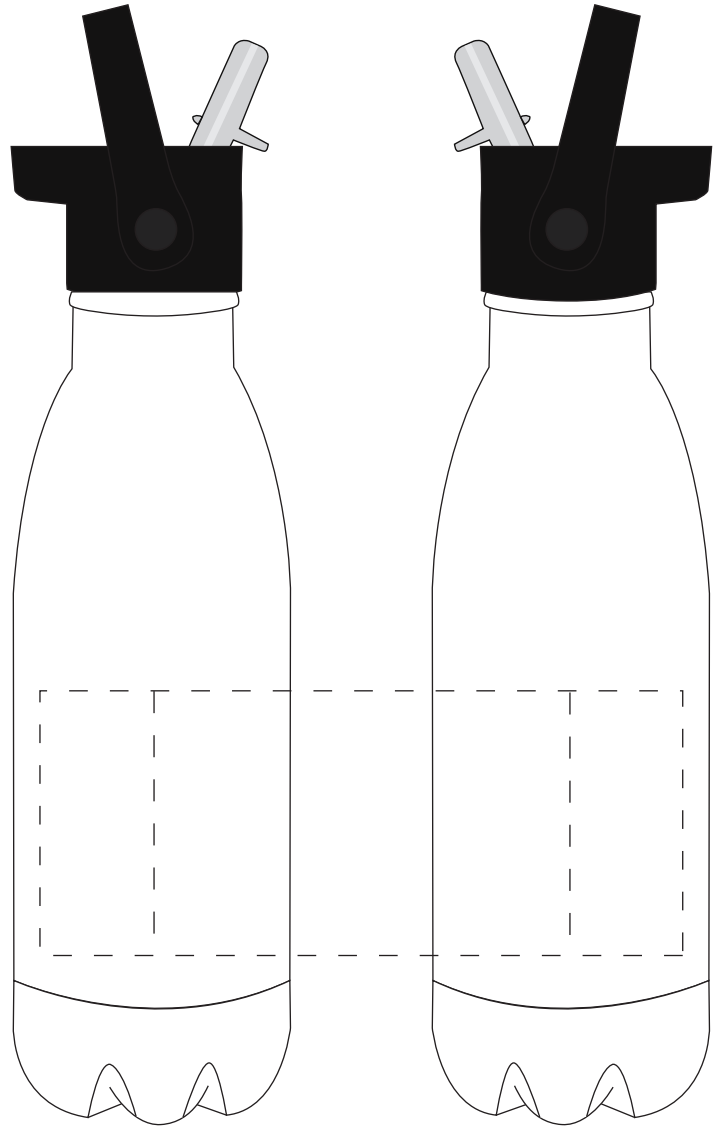

Your Ref:	Quantity:	Product Code: MG0337
Our Ref:	Version: 1	Product Colour: WHITE

PRINTING CONCERNS:**PRODUCT INFO: LOGO MAY NOT LINE UP TO SIPPER**

- Logos will be directly opposite
- Logos will NOT be directly opposite

We stock this item in the following colours

**PANTONE REFERENCE(S)**

- Colour 1
- Colour 2

ARTWORK SCALE 50%

Product Image for visualisation
- colours may vary

The dashed line is to demonstrate print area and will not appear on your printed item