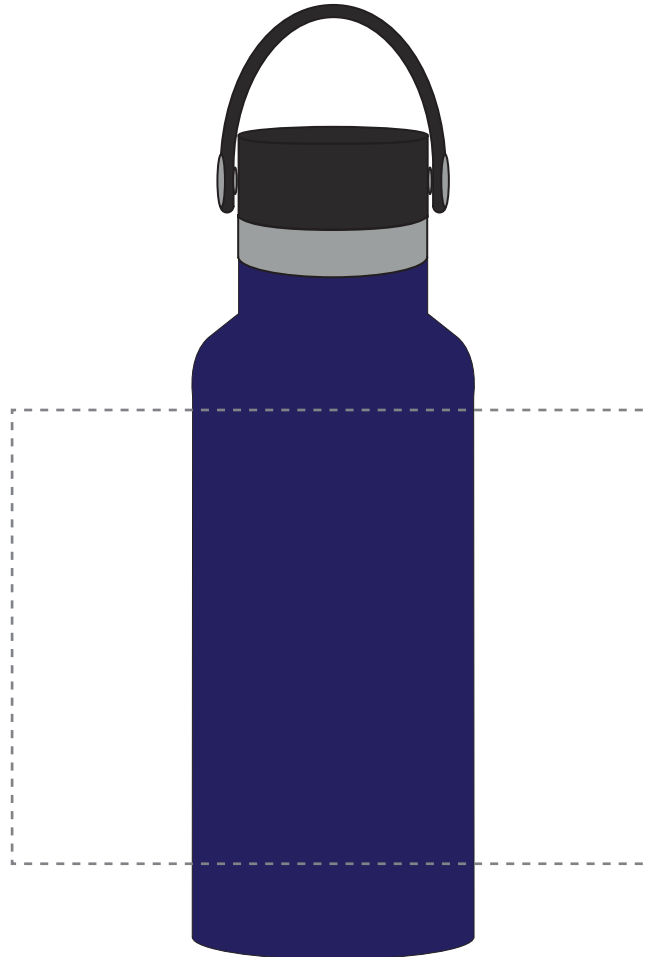

Your Ref:	Quantity:	Product Code: MG0445
Our Ref:	Version: 1	Product Colour: NAVY BLUE

PRINTING CONCERNS:**PRODUCT INFO: LOGO MAY NOT LINE UP TO SIPPER**

- Logos will be directly opposite
- Logos will NOT be directly opposite

We stock this item in the following colours

**PANTONE REFERENCE(S)**

- Colour 1
- Colour 2
- Colour 3
- Colour 4

ARTWORK SCALE 50%

Product Image for visualisation
- colours may vary

The dashed line is to demonstrate print area and will not appear on your printed item