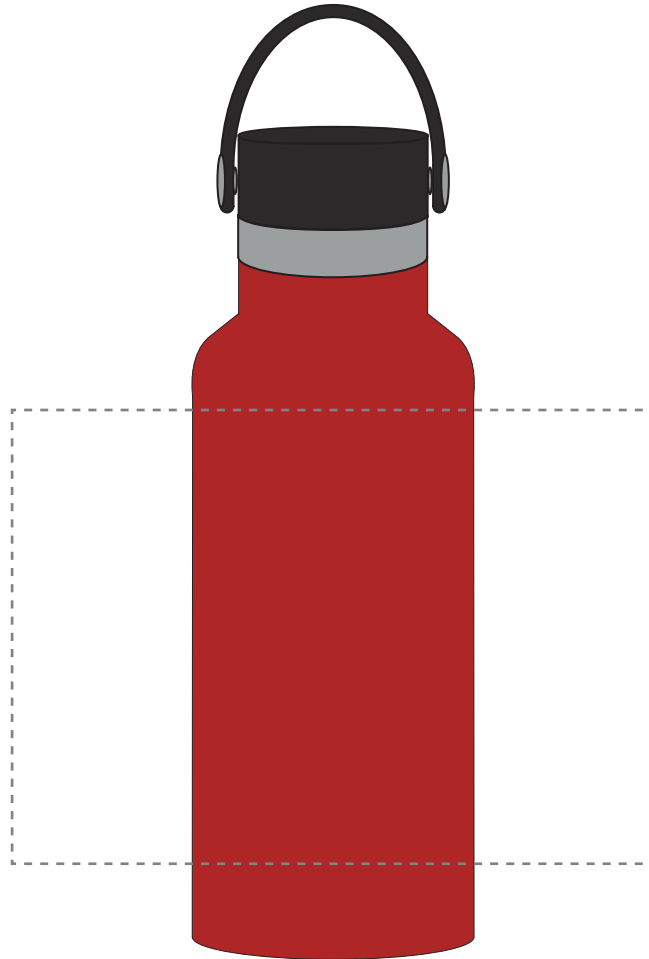

Your Ref:	Quantity:	Product Code: MG0445
Our Ref:	Version: 1	Product Colour: RED

PRINTING CONCERNS:**PRODUCT INFO: LOGO MAY NOT LINE UP TO SIPPER**

- Logos will be directly opposite
- Logos will NOT be directly opposite

We stock this item in the following colours

**PANTONE REFERENCE(S)**

- Colour 1
- Colour 2
- Colour 3
- Colour 4

ARTWORK SCALE 50%

Product Image for visualisation
- colours may vary

The dashed line is to demonstrate print area and will not appear on your printed item