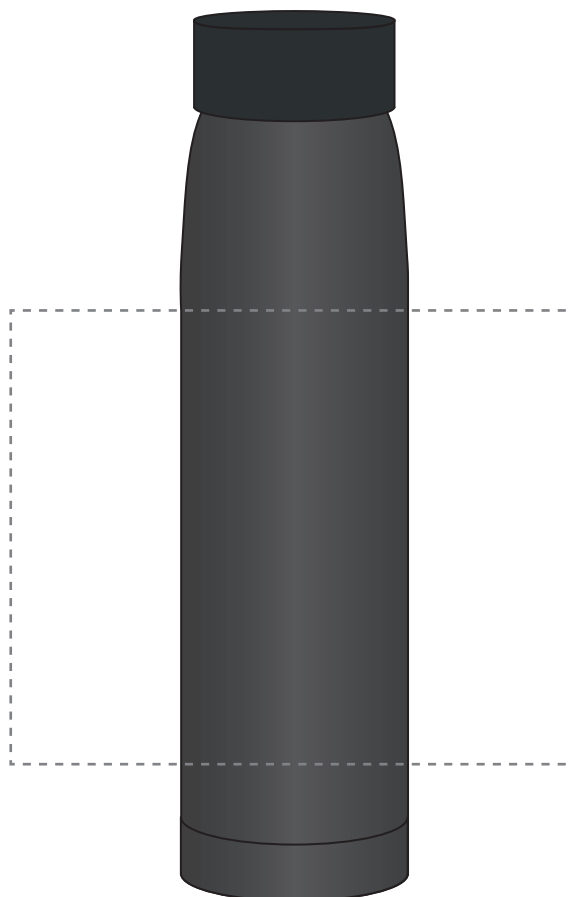

Artwork Approval

Your Ref:
Our Ref:

Quantity:
Version: 1

Product Code: MG0446
Product Colour: GUNMETAL

PRODUCT NOTES:

We stock this item in the following colours

The dashed line is to demonstrate print area and will not appear on your printed item

PANTONE REFERENCE(S)

- Colour 1
- Colour 2

ARTWORK SCALE 50%

PRINTING CONCERNS:

ACTUAL ARTWORK SIZE:

Please check the following are correct

QUANTITY ☒ CORRECT PRODUCT and PRODUCT COLOUR ☒ PRINT SIZE and POSITION ☒ PRINT COLOUR ☒ SPELLING, PHONE NUMBERS, EMAILS and WEBSITES ☒

Any special print requirements must be advised at approval stage, however a new visual may have to be done and approved which may affect the lead time. We may at times advise you of our concerns with regard to the print or print colour on the pdf proof - if approval is given this is unfortunately at your own risk. If a photograph is required of the item this may be chargeable and this is quite often done on day of despatch and could delay your order if approval isn't received immediately.

We cannot accept liability for errors, however caused, which are evident in the proof and not indicated by you at this stage. You are liable for all relevant costs incurred in correcting such mistakes once the proof has been approved. Please note: Your order will not go into production until this proof is approved in writing. This product may have more than one print area, please check to ensure the print position is correct as mistakes cannot be rectified once the goods have been printed. Due to the restrictions and constraints of printing, we can only use 'coated' ink, therefore your pantone reference will need to be a 'C' code. Please double check the pantone colour against a coated pantone book before approving the artwork. The colour and texture of a product can also have an effect on the final print colour.

To proceed, please reply back to sender clearly stating that the proof is approved