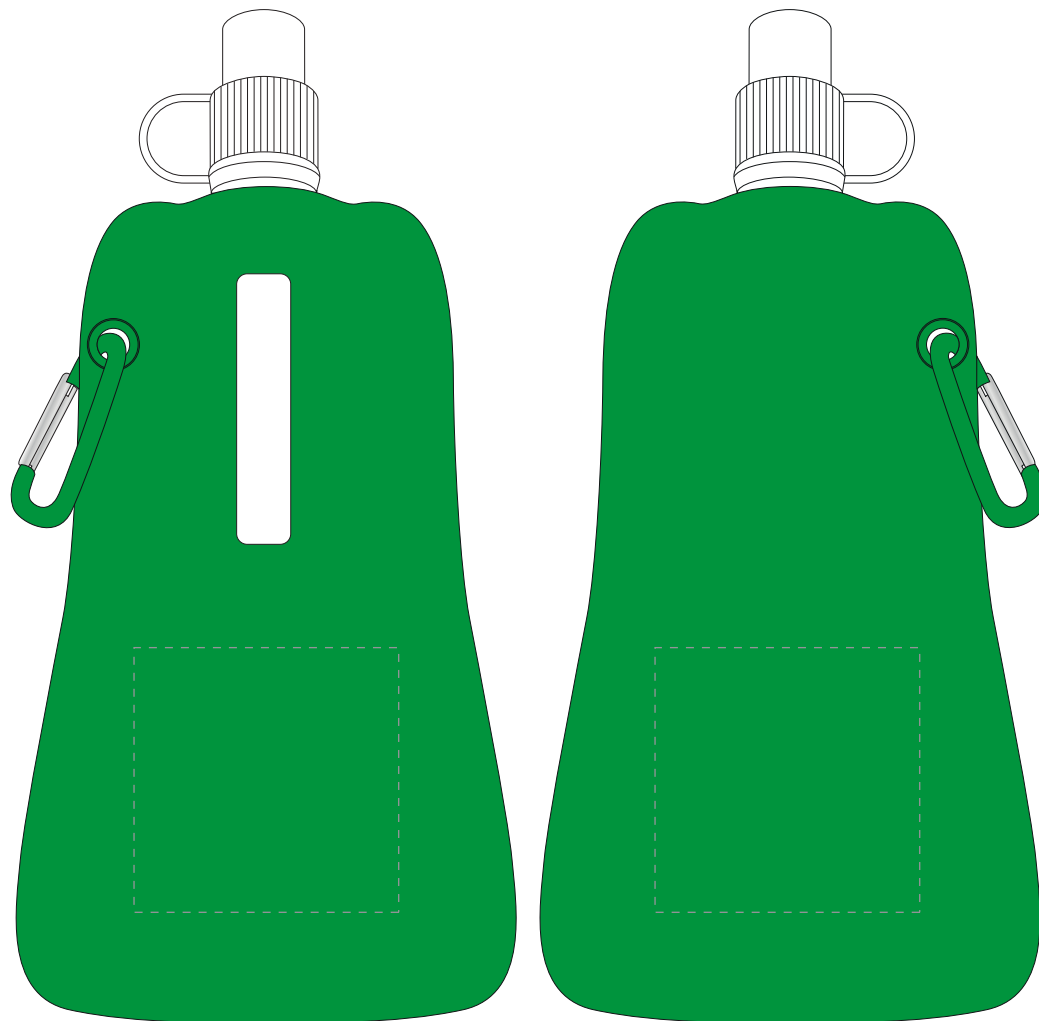

Your Ref:
Our Ref:Quantity:
Version: 1Product Code: MG0503
Product Colour: GREEN**PRINTING CONCERNS:**

We stock this item in the following colours

**PANTONE REFERENCE(S)**

● Colour 1

ARTWORK SCALE 50%

Product Image for visualisation
- colours may vary**The dashed line is to demonstrate print area and will not appear on your printed item****PLEASE NOTE:**