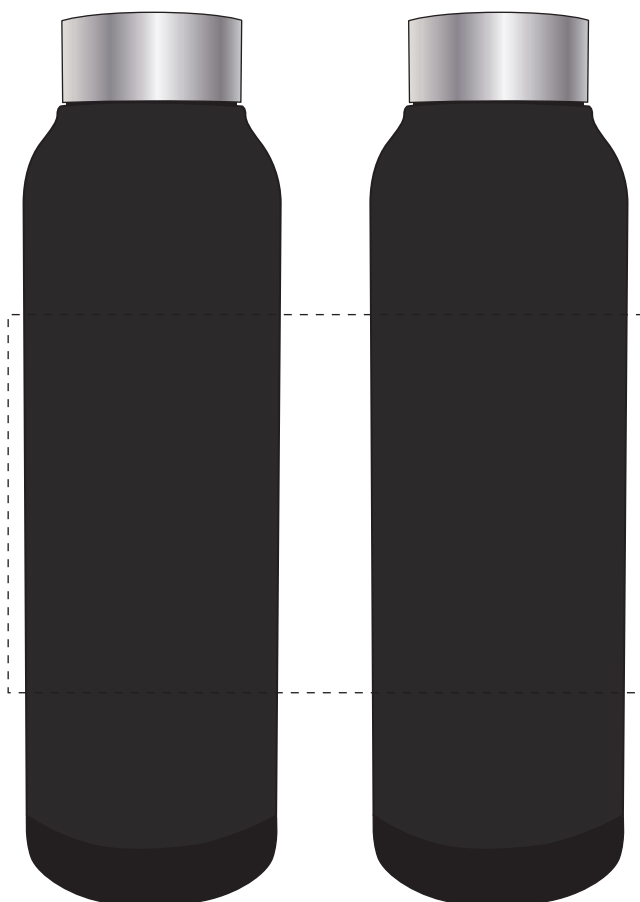

Your Ref:

Quantity:

Product Code: MG0634

Our Ref:

Version: 1

Product Colour: BLACK

PRINTING CONCERNS:**PRODUCT INFO:**

We stock this item in the following colours

**PANTONE REFERENCE(S)**

● Colour 1

● Colour 1

ARTWORK SCALE 50%

Product Image for visualisation
- colours may vary

The dashed line is to demonstrate print area and will not appear on your printed item

PLEASE NOTE: