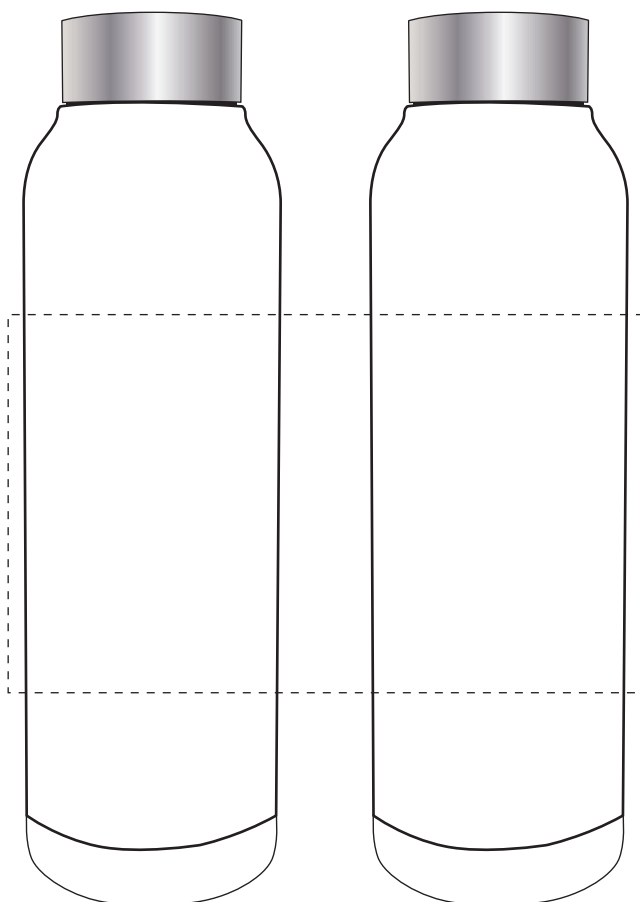

Your Ref:

Quantity:

Product Code: MG0634

Our Ref:

Version: 1

Product Colour: WHITE

**PRINTING CONCERNS:****PRODUCT INFO:**

We stock this item in the following colours

**PANTONE REFERENCE(S)**

● Colour 1

● Colour 1

ARTWORK SCALE 50%

Product Image for visualisation  
- colours may vary

The dashed line is to demonstrate print area and will not appear on your printed item

**PLEASE NOTE:**