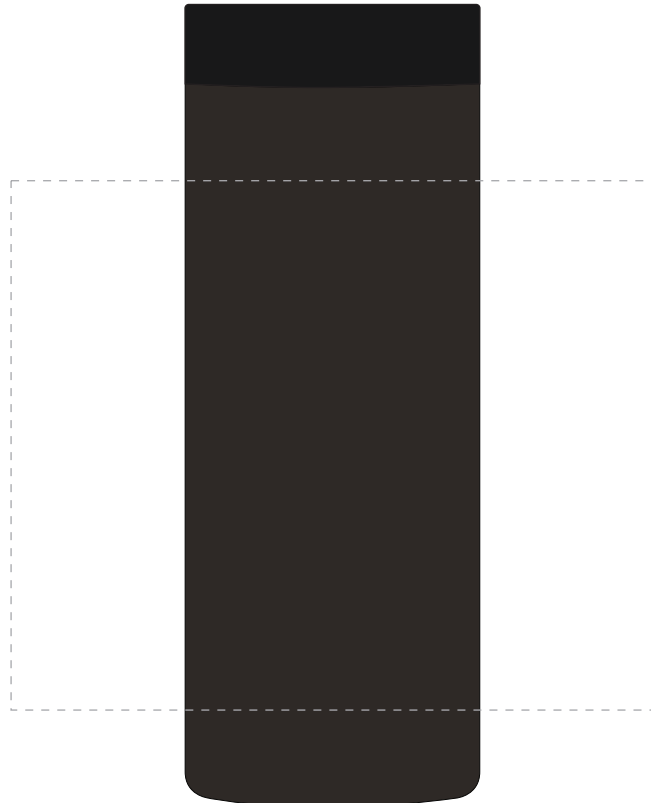

Your Ref:	Quantity:	Product Code: MG0636
Our Ref:	Version: 1	Product Colour: BLACK

PRINTING CONCERNS:**PRODUCT INFO:**

- Logos will be directly opposite
- Logos will NOT be directly opposite

We stock this item in the following colours

**PANTONE REFERENCE(S)**

- Colour 1
- Colour 2

ARTWORK SCALE 50%

Product Image for visualisation
- colours may vary

The dashed line is to demonstrate print area and will not appear on your printed item

PLEASE NOTE:

To proceed, please approve visual via the online system.

ARTWORK SCALE 100%
Max print area: 170mm x 140mm