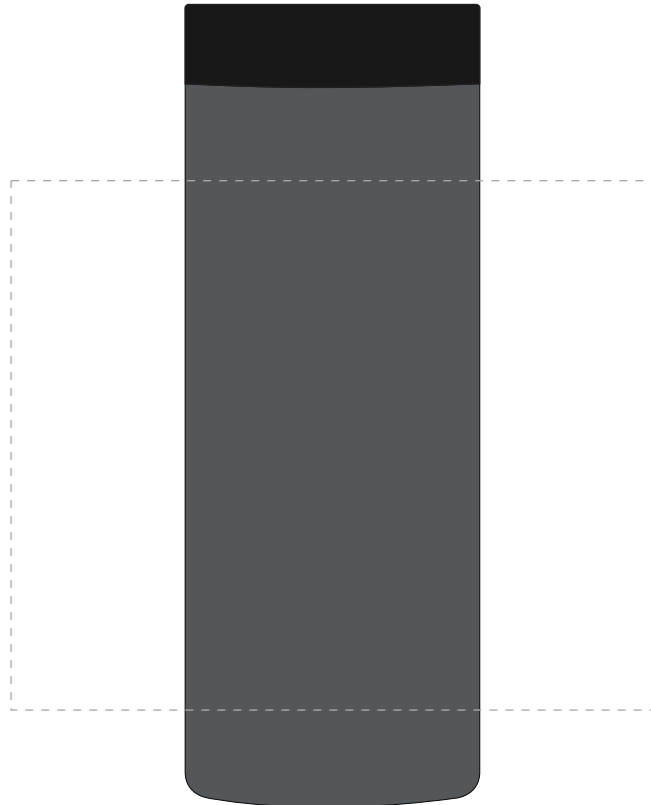

Your Ref:	Quantity:	Product Code: MG0636
Our Ref:	Version: 1	Product Colour: DARK GREY

PRINTING CONCERNS:**PRODUCT INFO:**

- Logos will be directly opposite
- Logos will NOT be directly opposite

We stock this item in the following colours

**PANTONE REFERENCE(S)**

- Colour 1
- Colour 2

ARTWORK SCALE 50%

Product Image for visualisation
- colours may vary

The dashed line is to demonstrate print area and will not appear on your printed item

PLEASE NOTE:

To proceed, please approve visual via the online system.

ARTWORK SCALE 100%
Max print area: 170mm x 140mm