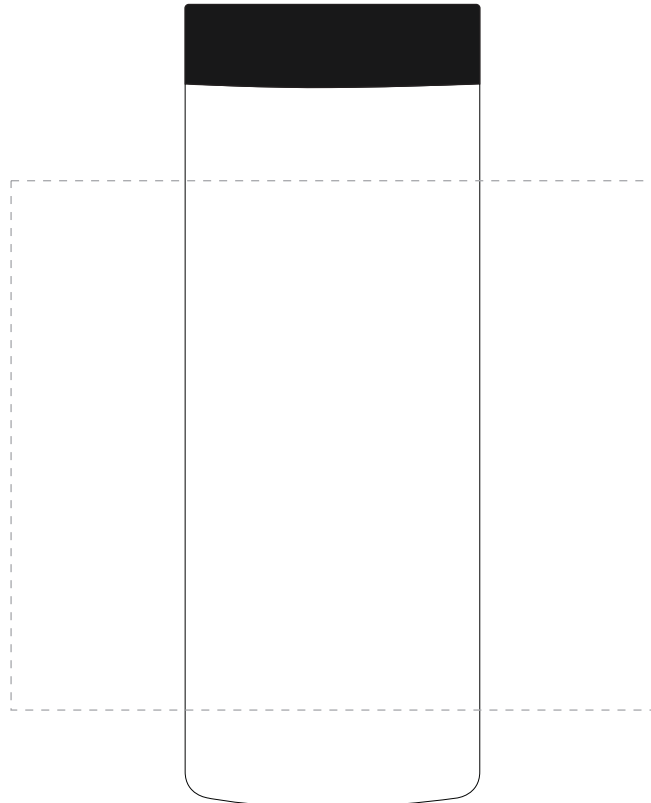

Your Ref:	Quantity:	Product Code: MG0636
Our Ref:	Version: 1	Product Colour: WHITE

PRINTING CONCERNS:**PRODUCT INFO:**

- Logos will be directly opposite
- Logos will NOT be directly opposite

We stock this item in the following colours

**PANTONE REFERENCE(S)**

- Colour 1
- Colour 2

ARTWORK SCALE 50%

Product Image for visualisation
- colours may vary

The dashed line is to demonstrate print area and will not appear on your printed item

PLEASE NOTE:

To proceed, please approve visual via the online system.

ARTWORK SCALE 100%
Max print area: 170mm x 140mm