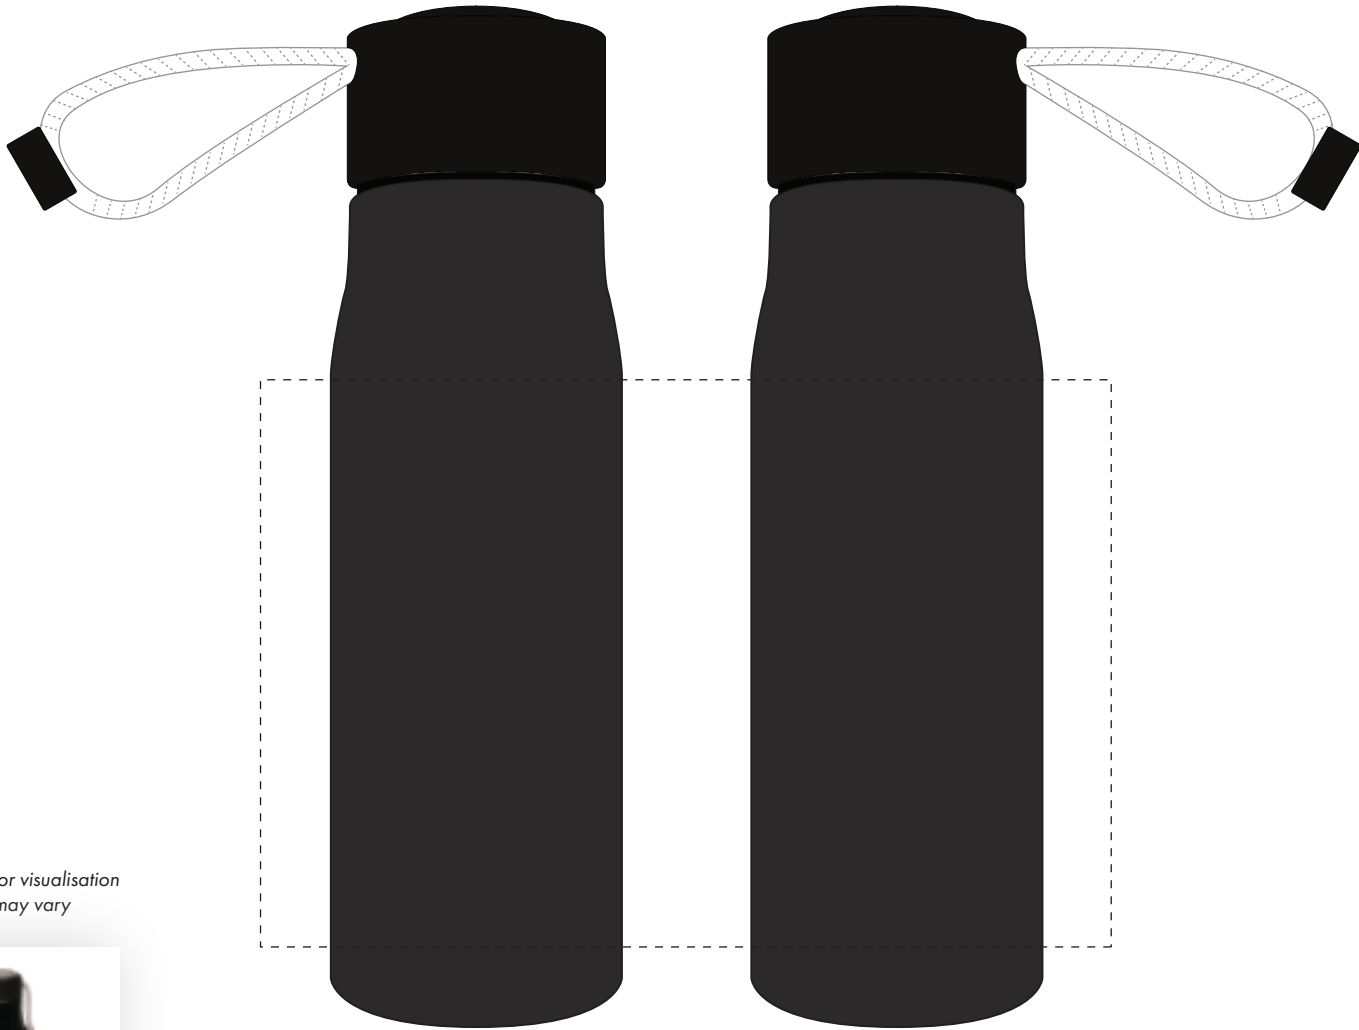

Your Ref:	Quantity:	Product Code: MG0640
Our Ref:	Version: 1	Product Colour: BLACK

PRINTING CONCERNS:**PRODUCT INFO:**

We stock this item in the following colours

**PANTONE REFERENCE(S)**

● Colour 1

ARTWORK SCALE 75%

Product Image for visualisation
- colours may vary

The dashed line is to demonstrate print area and will not appear on your printed item

PLEASE NOTE:

- All colours including print and product are for visual purposes only and should not be regarded as the actual colour of the product and print.
- Some products may vary from batch to batch and may differ from previous orders.
- The colour and texture of a product can also have an effect on the final print colour.
- By approving this order we accept that you understand these terms.