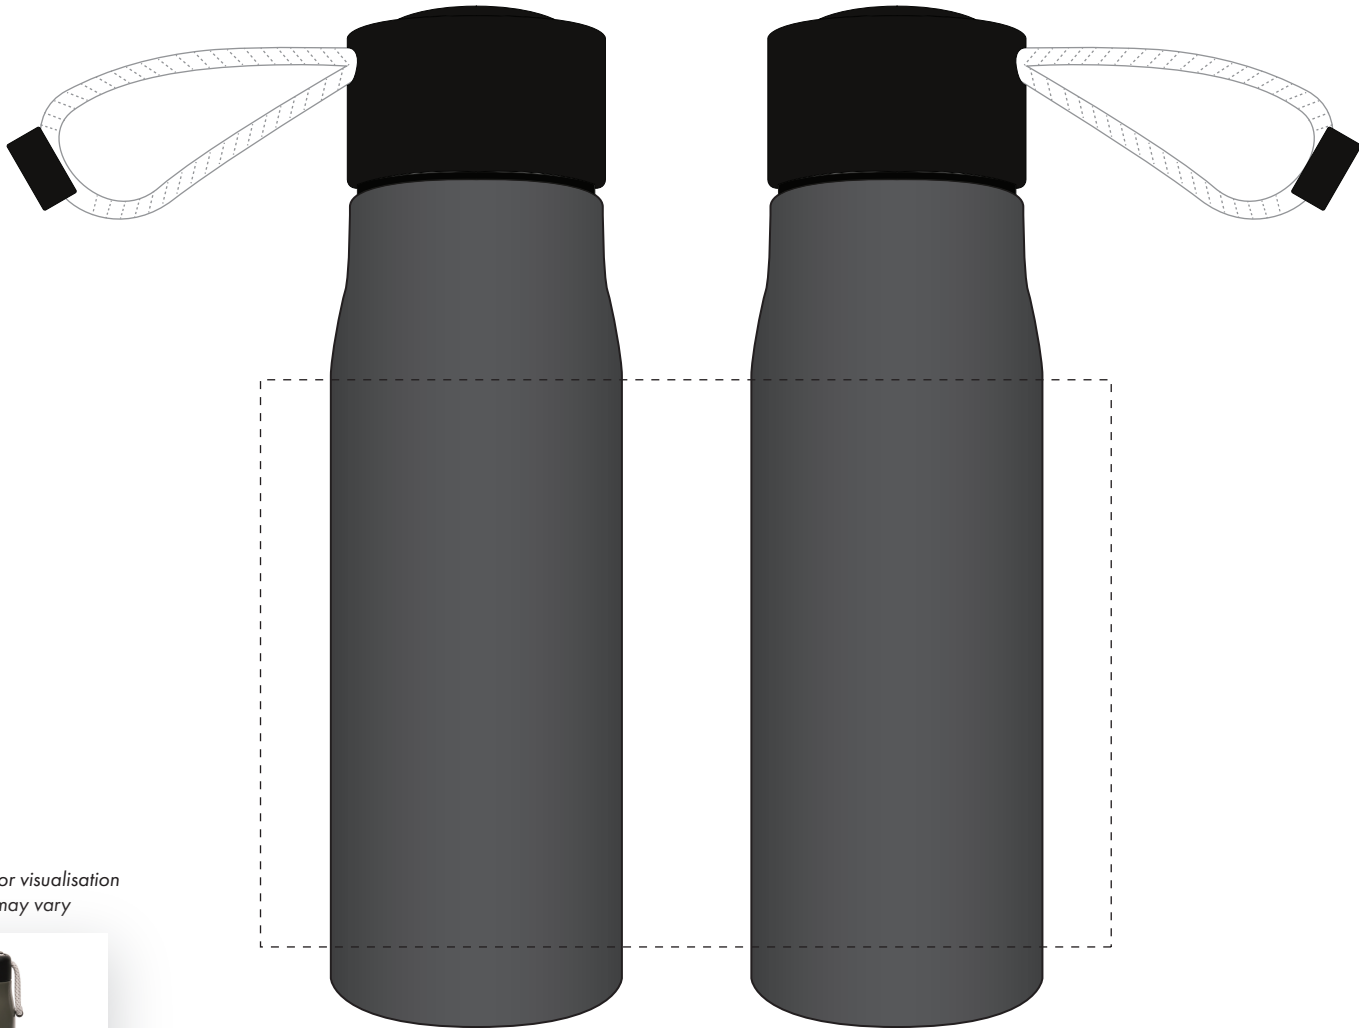

Your Ref:

Quantity:

Product Code: MG0640

Our Ref:

Version: 1

Product Colour: GUN METAL

PRINTING CONCERNS:**PRODUCT INFO:**

We stock this item in the following colours

**PANTONE REFERENCE(S)**

● Colour 1

ARTWORK SCALE 75%

Product Image for visualisation
- colours may vary

The dashed line is to demonstrate print area and will not appear on your printed item

PLEASE NOTE:

- All colours including print and product are for visual purposes only and should not be regarded as the actual colour of the product and print.
- Some products may vary from batch to batch and may differ from previous orders.
- The colour and texture of a product can also have an effect on the final print colour.
- By approving this order we accept that you understand these terms.