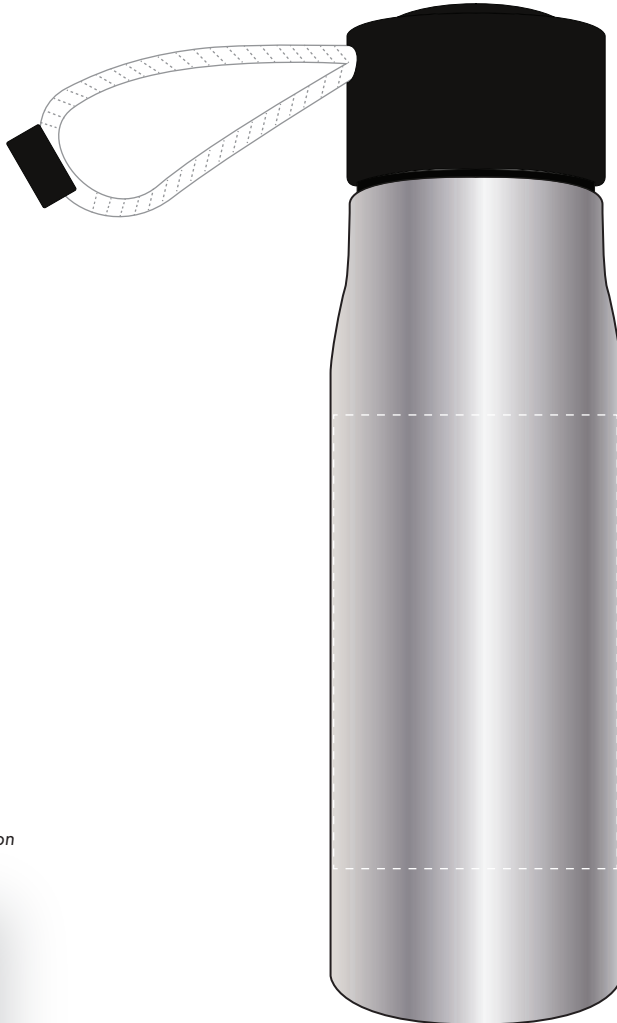

Your Ref:	Quantity:	Product Code: MG0640
Our Ref:	Version: 1	Product Colour: SILVER

PRINTING CONCERNS:**PRODUCT INFO:**

We stock this item in the following colours

**PANTONE REFERENCE(S)**

● Engraved

ARTWORK SCALE 75%

ARTWORK SCALE 100%

Max Engraved area: 50mm x 80mm

Product Image for visualisation
- colours may vary

The dashed line is to demonstrate print area and will not appear on your printed item

PLEASE NOTE:

- All colours including print and product are for visual purposes only and should not be regarded as the actual colour of the product and print.
- Some products may vary from batch to batch and may differ from previous orders.
- The colour and texture of a product can also have an effect on the final print colour.
- By approving this order we accept that you understand these terms.