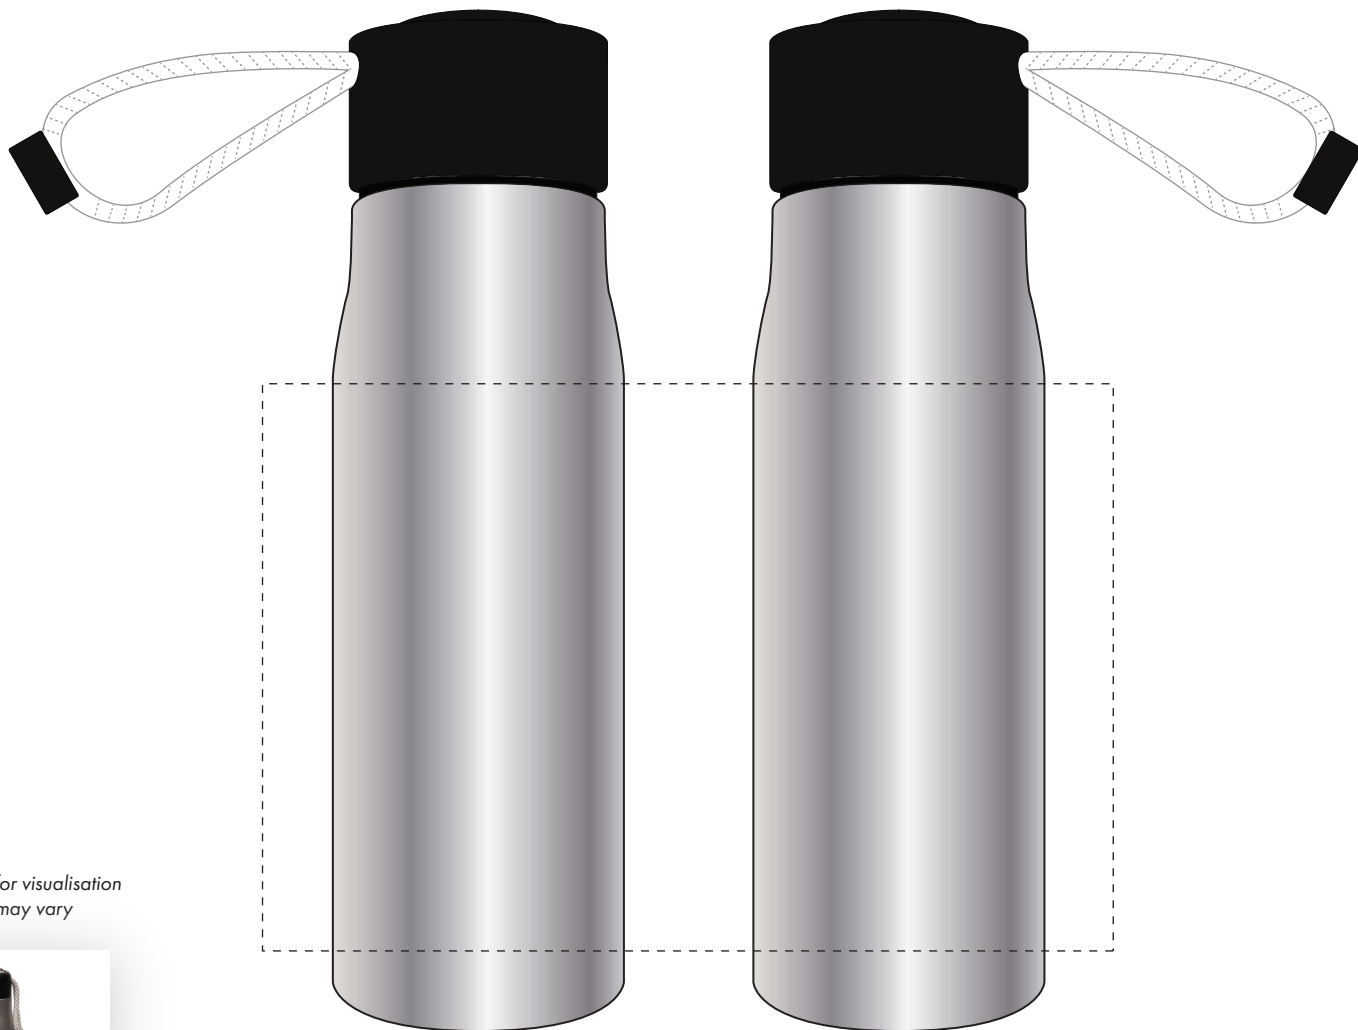

Your Ref:

Quantity:

Product Code: MG0640

Our Ref:

Version: 1

Product Colour: SILVER

PRINTING CONCERNS:**PRODUCT INFO:**

We stock this item in the following colours

**PANTONE REFERENCE(S)**

● Colour 1

ARTWORK SCALE 75%

Product Image for visualisation
- colours may vary

The dashed line is to demonstrate print area and will not appear on your printed item

PLEASE NOTE:

- All colours including print and product are for visual purposes only and should not be regarded as the actual colour of the product and print.
- Some products may vary from batch to batch and may differ from previous orders.
- The colour and texture of a product can also have an effect on the final print colour.
- By approving this order we accept that you understand these terms.