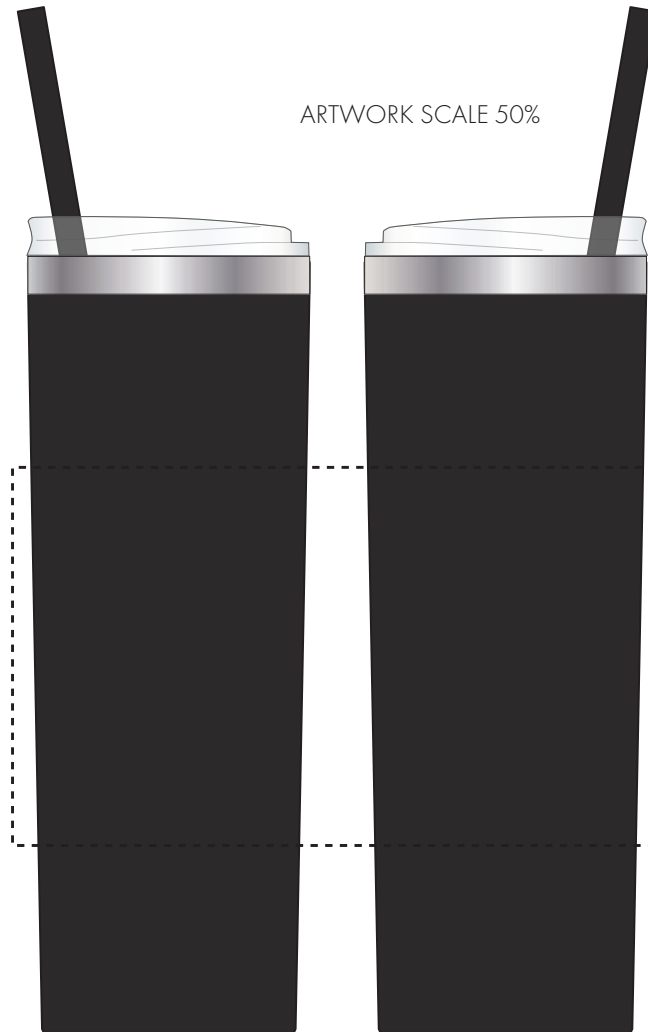

Your Ref:	Quantity:	Product Code: MG0813
Our Ref:	Version: 1	Product Colour: BLACK

PRINTING CONCERNS:**PRODUCT INFO:**

We stock this item in the following colours

**PANTONE REFERENCE(S)**

● Colour 1

Product Image for visualisation
- colours may vary

The dashed line is to demonstrate print area and will not appear on your printed item

PLEASE NOTE:

- All colours including print and product are for visual purposes only and should not be regarded as the actual colour of the product and print.
- Some products may vary from batch to batch and may differ from previous orders.
- The colour and texture of a product can also have an effect on the final print colour.
- By approving this order we accept that you understand these terms.

To proceed, please approve visual via the online system.

ARTWORK SCALE 100%

Max print area: 170mm x 100mm