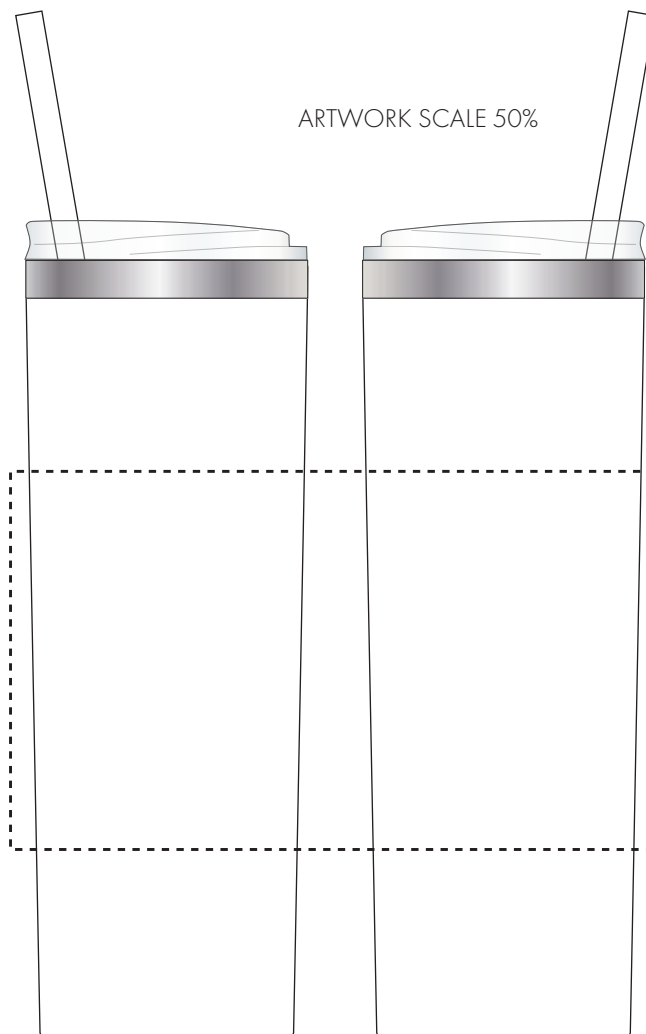

Your Ref:

Quantity:

Product Code: MG0813

Our Ref:

Version: 1

Product Colour: WHITE

PRINTING CONCERNS:**PRODUCT INFO:**

We stock this item in the following colours

**PANTONE REFERENCE(S)**

● Colour 1

Product Image for visualisation
- colours may vary

The dashed line is to demonstrate print area and will not appear on your printed item

PLEASE NOTE:

- All colours including print and product are for visual purposes only and should not be regarded as the actual colour of the product and print.
- Some products may vary from batch to batch and may differ from previous orders.
- The colour and texture of a product can also have an effect on the final print colour.
- By approving this order we accept that you understand these terms.

To proceed, please approve visual via the online system.

ARTWORK SCALE 100%

Max print area: 170mm x 100mm