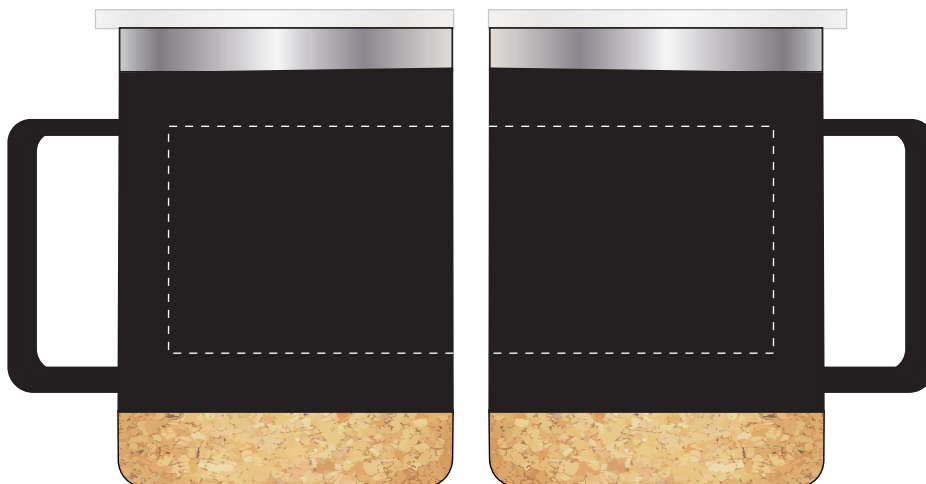

Your Ref:

Quantity:

Product Code: MG0828

Our Ref:

Version: 1

Product Colour:

**PRINTING CONCERNS:****PRODUCT INFO:**

We stock this item in the following colours

**PANTONE REFERENCE(S)**

● Colour 1

ARTWORK SCALE 50%

ARTWORK SCALE 100%

Max print area: 160mm x 60mm

Product Image for visualisation  
- colours may vary

The dashed line is to demonstrate print area and will not appear on your printed item