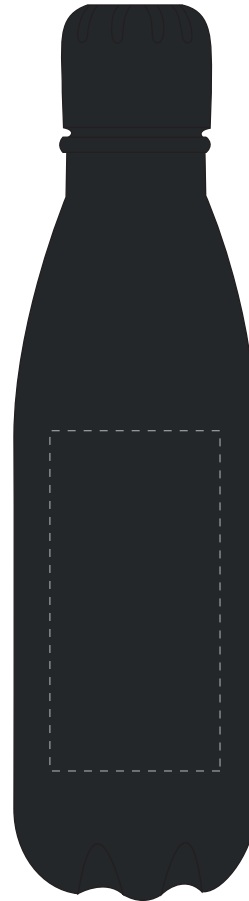

Your Ref:

Quantity:

Product Code: MG0833

Our Ref:

Version: 1

Product Colour: BLACK

**PRINTING CONCERNS:**

Please note that this product has Sustainability Markings that are not visible from this perspective

We stock this item in the following colours

**PANTONE REFERENCE(S)**

● Engraving

ARTWORK SCALE 50%

Product Image for visualisation  
- colours may vary

The dashed line is to demonstrate print area and will not appear on your printed item