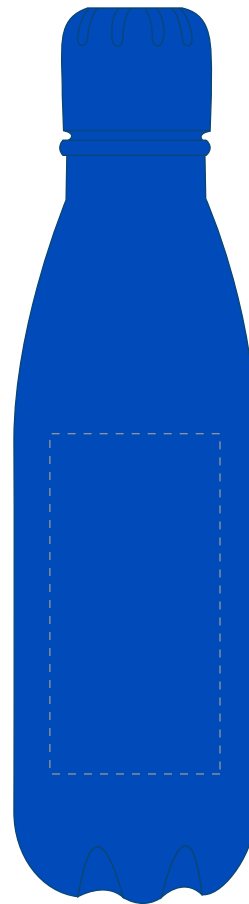

Your Ref:

Quantity:

Product Code: MG0833

Our Ref:

Version: 1

Product Colour: BLUE

PRINTING CONCERNS:

Please note that this product has Sustainability Markings that are not visible from this perspective

We stock this item in the following colours

**PANTONE REFERENCE(S)**

● Engraving

ARTWORK SCALE 50%

Product Image for visualisation
- colours may vary

The dashed line is to demonstrate print area and will not appear on your printed item

To proceed, please approve visual via the online system.

ARTWORK SCALE 100%
Max Print Area: 45mm x 90mm