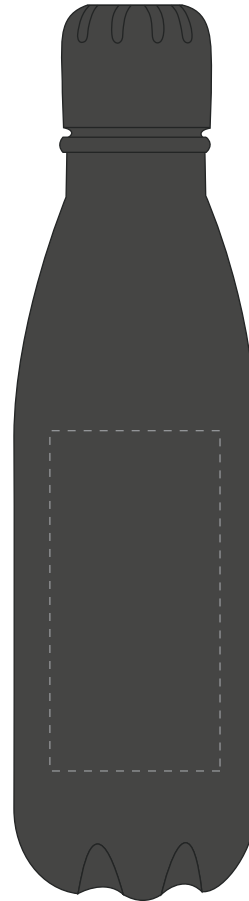

Your Ref:

Quantity:

Product Code: MG0833

Our Ref:

Version: 1

Product Colour: GUN METAL

PRINTING CONCERNS:

Please note that this product has Sustainability Markings that are not visible from this perspective

We stock this item in the following colours

**PANTONE REFERENCE(S)**

● Engraving

ARTWORK SCALE 50%

Product Image for visualisation
- colours may vary

The dashed line is to demonstrate print area and will not appear on your printed item

To proceed, please approve visual via the online system.

ARTWORK SCALE 100%
Max Print Area: 45mm x 90mm