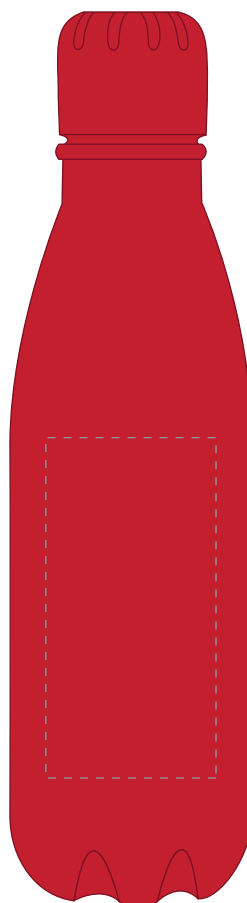

Your Ref:

Quantity:

Product Code: MG0833

Our Ref:

Version: 1

Product Colour: RED

PRINTING CONCERNS:

Please note that this product has Sustainability Markings that are not visible from this perspective

We stock this item in the following colours

**PANTONE REFERENCE(S)**

● Engraving

ARTWORK SCALE 50%

Product Image for visualisation
- colours may vary

The dashed line is to demonstrate print area and will not appear on your printed item

To proceed, please approve visual via the online system.

ARTWORK SCALE 100%
Max Print Area: 45mm x 90mm