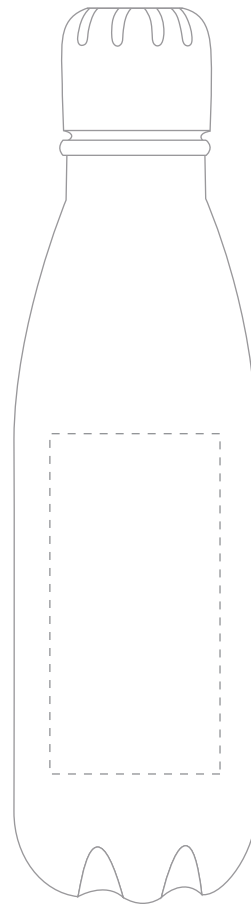

Your Ref:

Quantity:

Product Code: MG0833

Our Ref:

Version: 1

Product Colour: WHITE

**PRINTING CONCERNS:**

Please note that this product has Sustainability Markings that are not visible from this perspective

We stock this item in the following colours

**PANTONE REFERENCE(S)**

● Engraving

ARTWORK SCALE 50%

Product Image for visualisation  
- colours may vary

The dashed line is to demonstrate print area and will not appear on your printed item

To proceed, please approve visual via the online system.

ARTWORK SCALE 100%  
Max Print Area: 45mm x 90mm