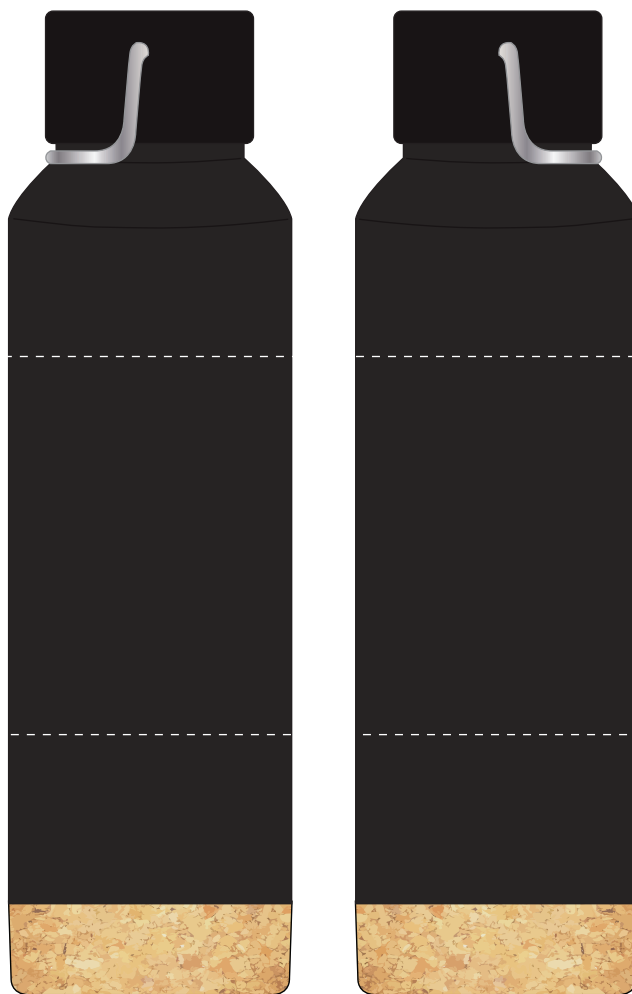

Your Ref:

Quantity:

Product Code: MG0838

Our Ref:

Version: 1

Product Colour:

PRINTING CONCERNS:**PRODUCT INFO:**

We stock this item in the following colours

PANTONE REFERENCE(S)

● Colour 1

ARTWORK SCALE 50%

Product Image for visualisation
- colours may vary

The dashed line is to demonstrate print area and will not appear on your printed item

PLEASE NOTE:

- All colours including print and product are for visual purposes only and should not be regarded as the actual colour of the product and print.
- Some products may vary from batch to batch and may differ from previous orders.
- The colour and texture of a product can also have an effect on the final print colour.
- By approving this order we accept that you understand these terms.