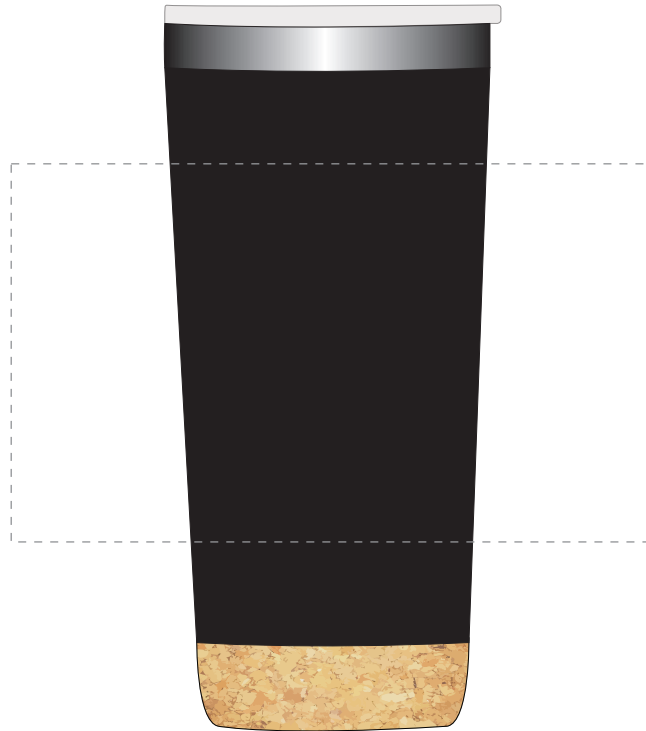

Your Ref:	Quantity:	Product Code: MG0848
Our Ref:	Version: 1	Product Colour: BLACK

PRINTING CONCERNS:**PRODUCT INFO: LOGO MAY NOT LINE UP TO SIPPER**

- Logos will be directly opposite
- Logos will NOT be directly opposite

We stock this item in the following colours

**PANTONE REFERENCE(S)**

- Colour 1
- Colour 2

ARTWORK SCALE 50%

Product Image for visualisation
- colours may vary

The dashed line is to demonstrate print area and will not appear on your printed item