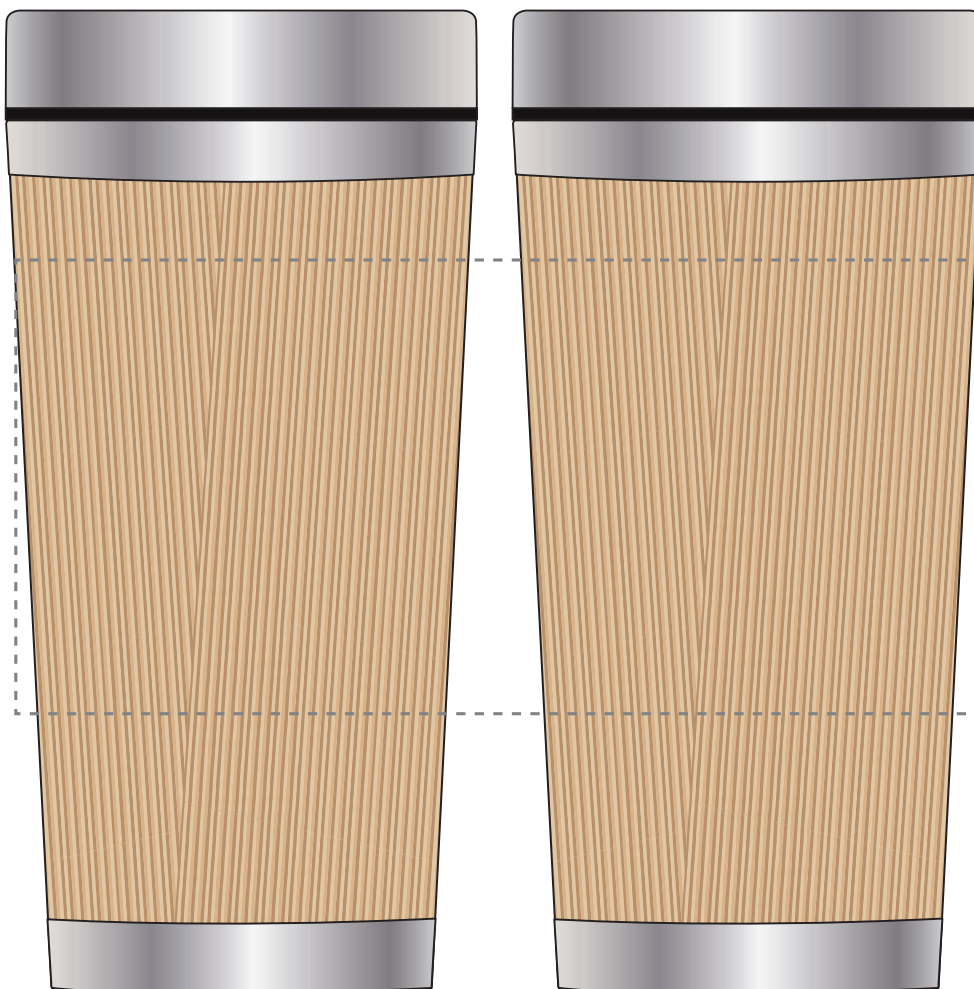

Your Ref:

Quantity:

Product Code: MG1010

Our Ref:

Version: 1

Product Colour: NATURAL

PRINTING CONCERNS:**PRODUCT INFO:****PANTONE REFERENCE(S)**

● Colour 1

ARTWORK SCALE 75%

Product Image for visualisation
- colours may vary

The dashed line is to demonstrate print area and will not appear on your printed item

PLEASE NOTE:

- All colours including print and product are for visual purposes only and should not be regarded as the actual colour of the product and print.
- Some products may vary from batch to batch and may differ from previous orders.
- The colour and texture of a product can also have an effect on the final print colour.
- By approving this order we accept that you understand these terms.

To proceed, please approve visual via the online system.

ARTWORK SCALE 100%

Max print area: 170mm x 80mm