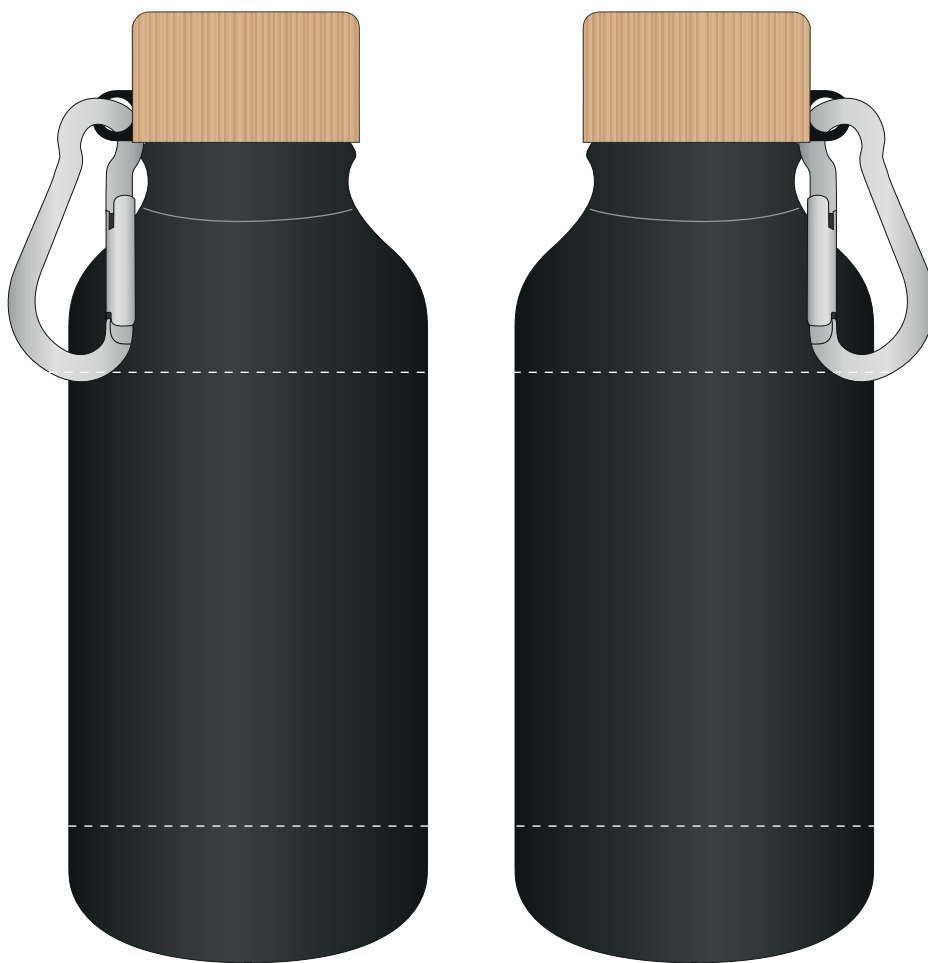

Your Ref:

Quantity:

Product Code: MG1012

Our Ref:

Version: 1

Product Colour:BLACK

**PRINTING CONCERNS:****PRODUCT INFO:**

We stock this item in the following colours

**PANTONE REFERENCE(S)**

● Colour 1

ARTWORK SCALE 75%

Product Image for visualisation  
- colours may vary

The dashed line is to demonstrate print area and will not appear on your printed item

**PLEASE NOTE:**