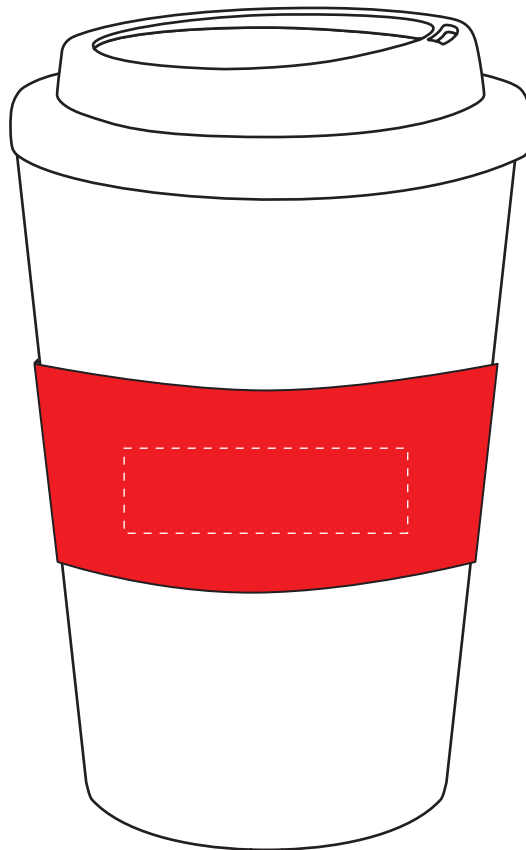

Your Ref:	Quantity:	Product Code: MG1017
Our Ref:	Version: 1	Product Colour: RED

PRINTING CONCERNS:**PRODUCT INFO: TO BE PRINTED WHITE OR BLACK ONLY**

We stock this item in the following colours

**PANTONE REFERENCE(S)**

○ WHITE

ARTWORK SCALE 75%

ARTWORK SCALE 100%
Max print area: 50mm x 15mmProduct Image for visualisation
- colours may vary**The dashed line is to demonstrate print area and will not appear on your printed item****PLEASE NOTE:**