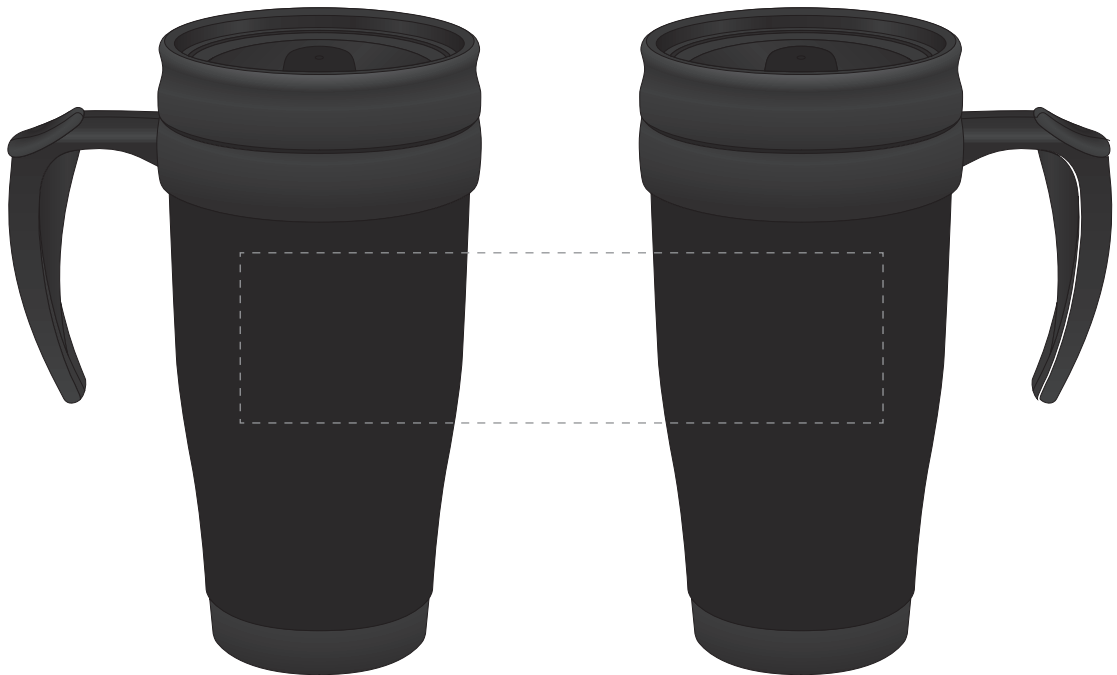

Your Ref:	Quantity:	Product Code: MG1192
Our Ref:	Version: 1	Product Colour: BLACK

PRINTING CONCERNS:**PRODUCT INFO:**

- Logos will be directly opposite
- Logos will NOT be directly opposite

We stock this item in the following colours

**PANTONE REFERENCE(S)**

- Colour 1
- Colour 2

ARTWORK SCALE 50%

Product Image for visualisation
- colours may vary

The dashed line is to demonstrate print area and will not appear on your printed item

PLEASE NOTE: