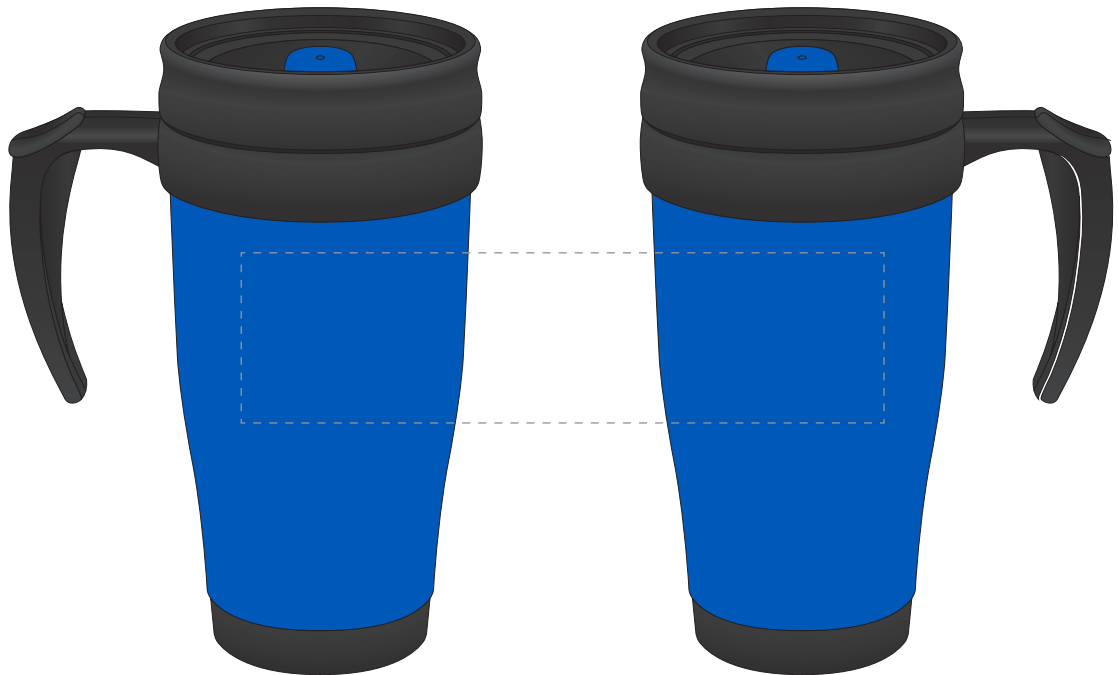

Your Ref:	Quantity:	Product Code: MG1192
Our Ref:	Version: 1	Product Colour: BLUE

**PRINTING CONCERNS:****PRODUCT INFO:**

- Logos will be directly opposite
- Logos will NOT be directly opposite

We stock this item in the following colours

**PANTONE REFERENCE(S)**

- Colour 1
- Colour 2

ARTWORK SCALE 50%

Product Image for visualisation  
- colours may vary

The dashed line is to demonstrate print area and will not appear on your printed item

**PLEASE NOTE:**

To proceed, please approve visual via the online system.

ARTWORK SCALE 100%

Max print area: 170mm x 45mm