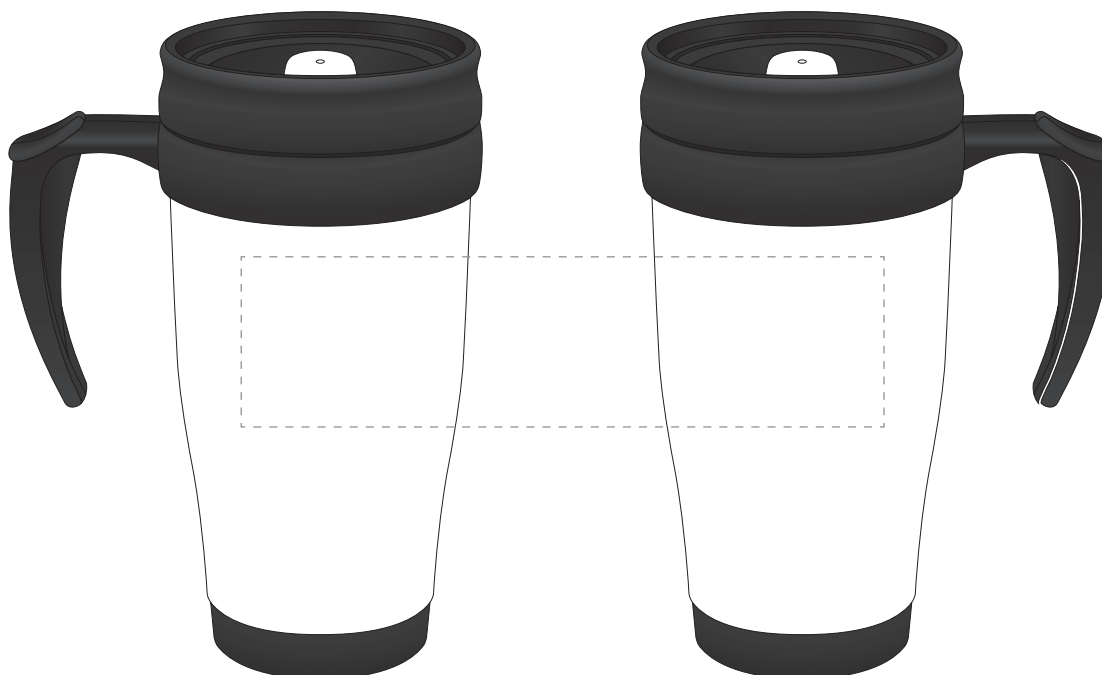

Your Ref:
Our Ref:

Quantity:
Version: 1

Product Code: MG1192
Product Colour: WHITE

PRINTING CONCERNS:**PRODUCT INFO:**

- Logos will be directly opposite
- Logos will NOT be directly opposite

We stock this item in the following colours

**PANTONE REFERENCE(S)**

- Colour 1
- Colour 2

ARTWORK SCALE 50%

Product Image for visualisation
- colours may vary

The dashed line is to demonstrate print area and will not appear on your printed item

PLEASE NOTE: