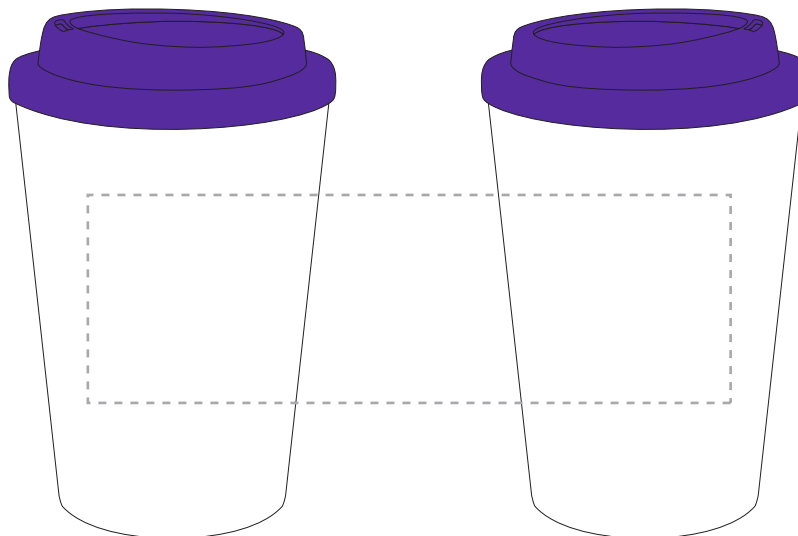

Your Ref:

Quantity:

Product Code: MG2017

Our Ref:

Version: 1

Product Colour: PURPLE

PRINTING CONCERNS:

We stock this item in the following colours

**PANTONE REFERENCE(S)**

- Colour 1
- Colour 2
- Colour 3
- Colour 4

ARTWORK SCALE 50%

LOGOS WILL BE DIRECTLY OPPOSITE
LOGOS WILL NOT BE DIRECTLY OPPOSITE

Product Image for visualisation
- colours may vary

The dashed line is to demonstrate print area and will not appear on your printed item

PLEASE NOTE:

- All colours including print and product are for visual purposes only and should not be regarded as the actual colour of the product and print.
- Some products may vary from batch to batch and may differ from previous orders.
- The colour and texture of a product can also have an effect on the final print colour.
- By approving this order we accept that you understand these terms.

To proceed, please approve visual via the online system.

ARTWORK SCALE 100%
Max Print Area: 170mm x 55mm