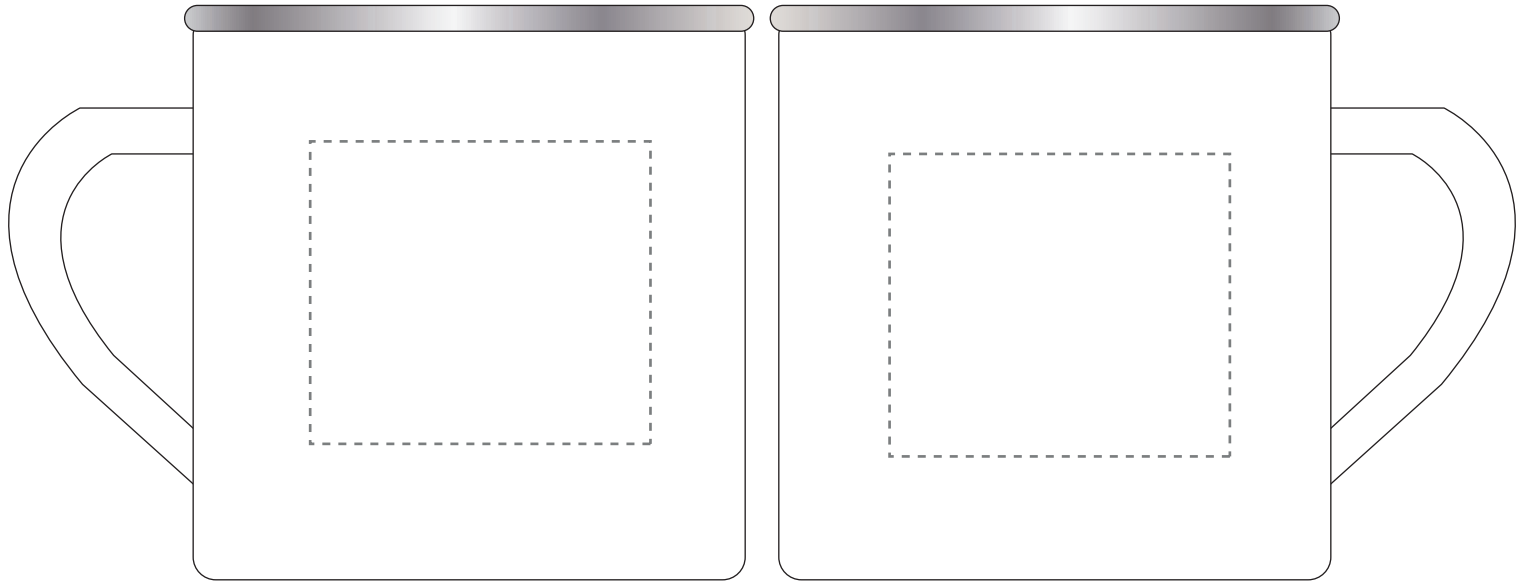

Your Ref:	Quantity:	Product Code: MG2018
Our Ref:	Version: 1	Product Colour: WHITE

PRINTING CONCERNS:

We stock this item in the following colours

**PANTONE REFERENCE(S)**

- Colour 1
- Colour 2

ARTWORK SCALE 100%
Max Print Area: 45mm x 40mm

Product Image for visualisation
- colours may vary

The dashed line is to demonstrate print area and will not appear on your printed item

PLEASE NOTE:

- All colours including print and product are for visual purposes only and should not be regarded as the actual colour of the product and print.
- Some products may vary from batch to batch and may differ from previous orders.
- The colour and texture of a product can also have an effect on the final print colour.
- By approving this order we accept that you understand these terms.