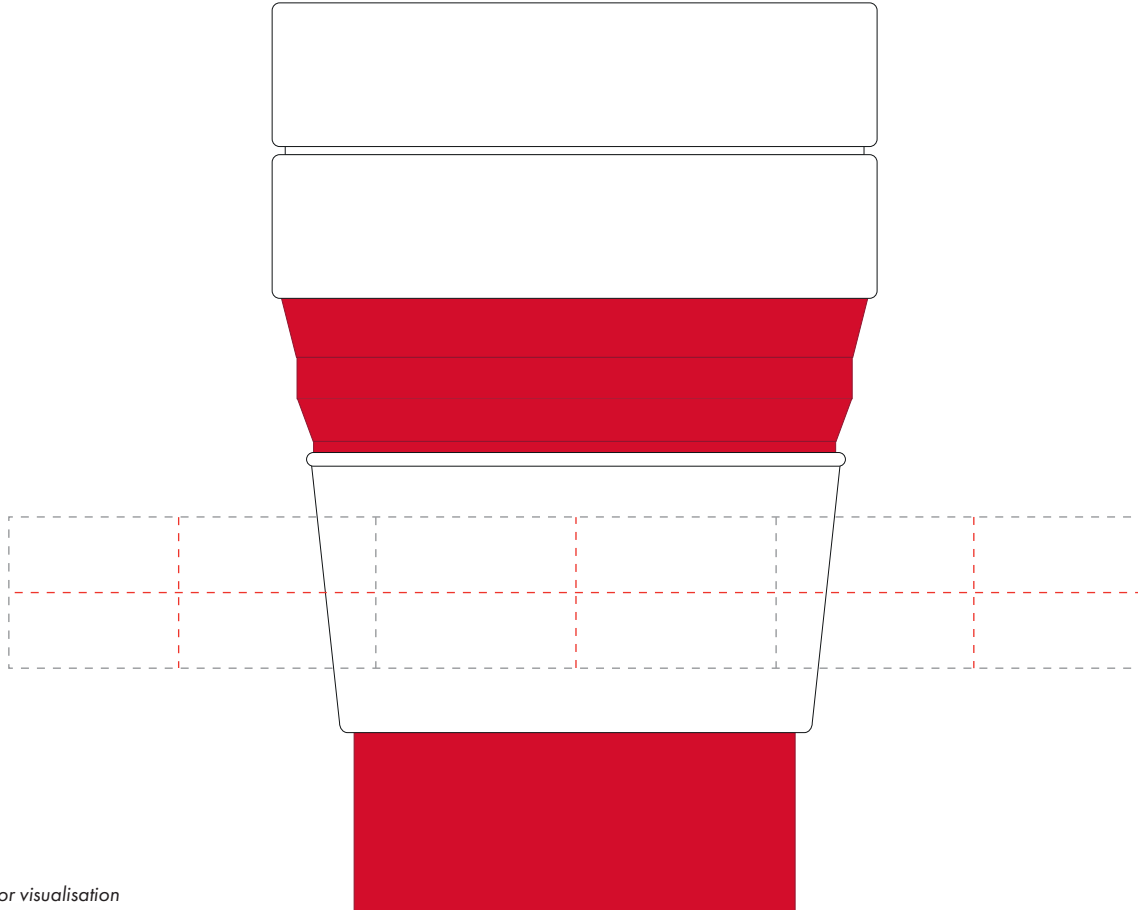

Your Ref:
Our Ref:

Quantity:
Version: 1

Product Code: MG2019
Product Colour: RED

PRINTING CONCERNS:

We stock this item in the following colours

**PANTONE REFERENCE(S)**

● Colour 1

ARTWORK SCALE 100%
Max Print Area: 150mm x 20mm

Product Image for visualisation
- colours may vary

The dashed line is to demonstrate print area and will not appear on your printed item

PLEASE NOTE:

- All colours including print and product are for visual purposes only and should not be regarded as the actual colour of the product and print.
- Some products may vary from batch to batch and may differ from previous orders.
- The colour and texture of a product can also have an effect on the final print colour.
- By approving this order we accept that you understand these terms.