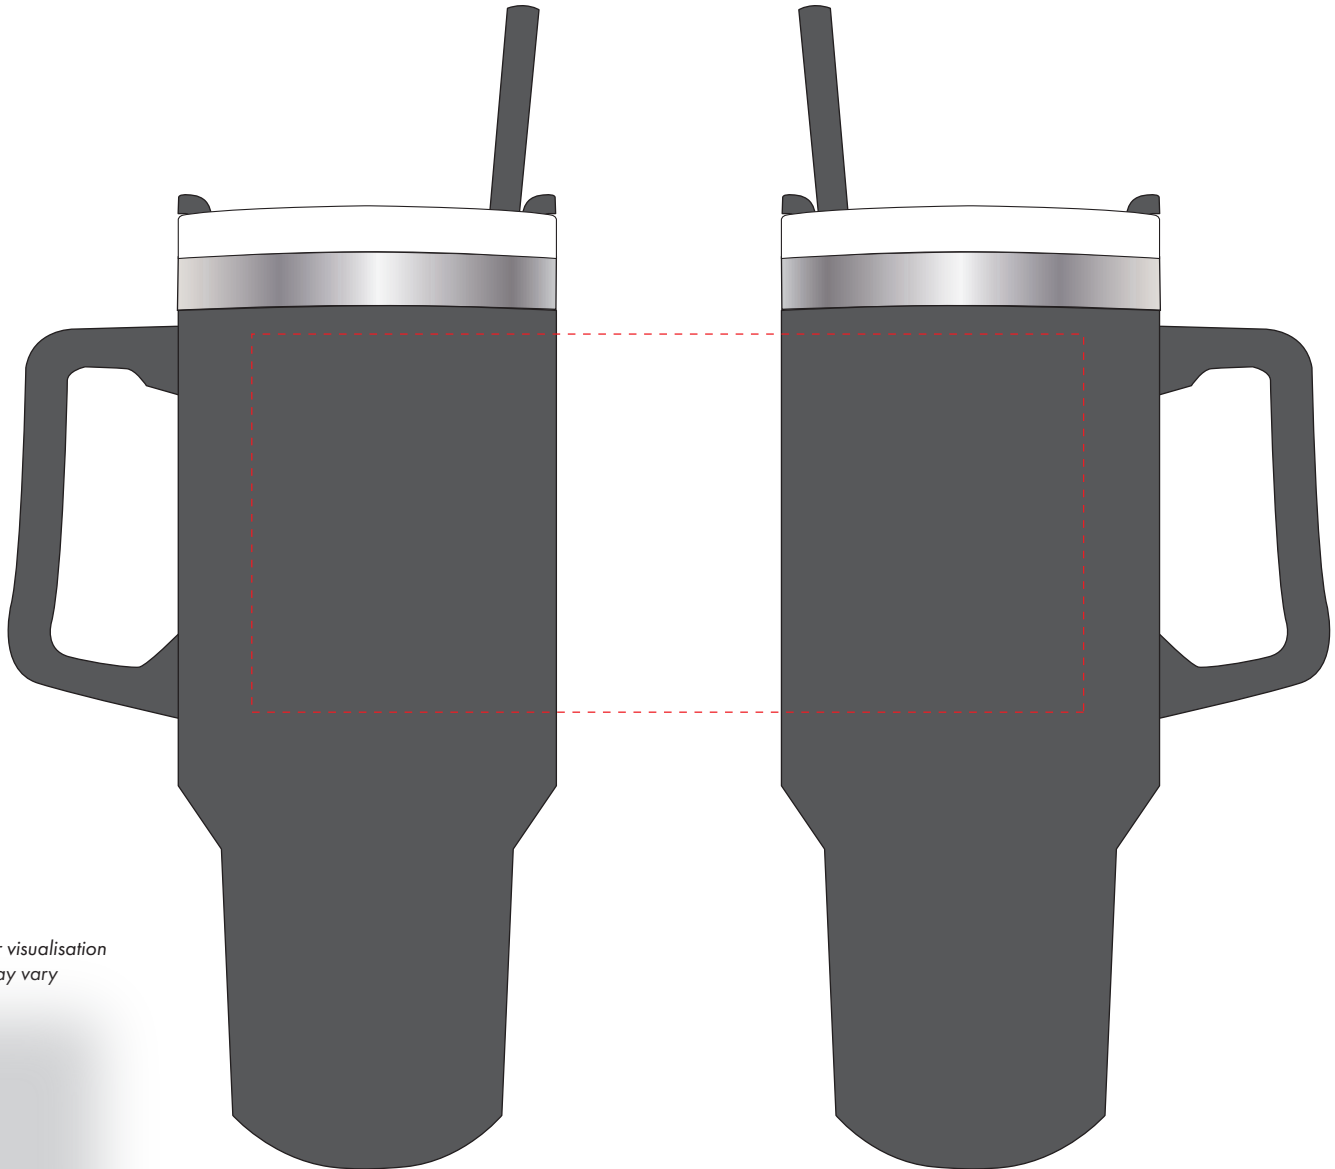

Your Ref:	Quantity:	Product Code: MG2024
Our Ref:	Version: 1	Product Colour: GUN METAL

**PRINTING CONCERNS:****PRODUCT INFO: LOGO MAY NOT LINE UP TO STRAW**

Please note that this product has Sustainability Markings that are not visible from this perspective

We stock this item in the following colours

**PANTONE REFERENCE(S)**

● Colour 1

ARTWORK SCALE 50%

Product Image for visualisation  
- colours may vary

**LOGOS WILL BE DIRECTLY OPPOSITE**  
**LOGOS WILL NOT BE DIRECTLY OPPOSITE**

The dashed line is to demonstrate print area and will not appear on your printed item

**PLEASE NOTE:**

- All colours including print and product are for visual purposes only and should not be regarded as the actual colour of the product and print.
- Some products may vary from batch to batch and may differ from previous orders.
- The colour and texture of a product can also have an effect on the final print colour.
- By approving this order we accept that you understand these terms.