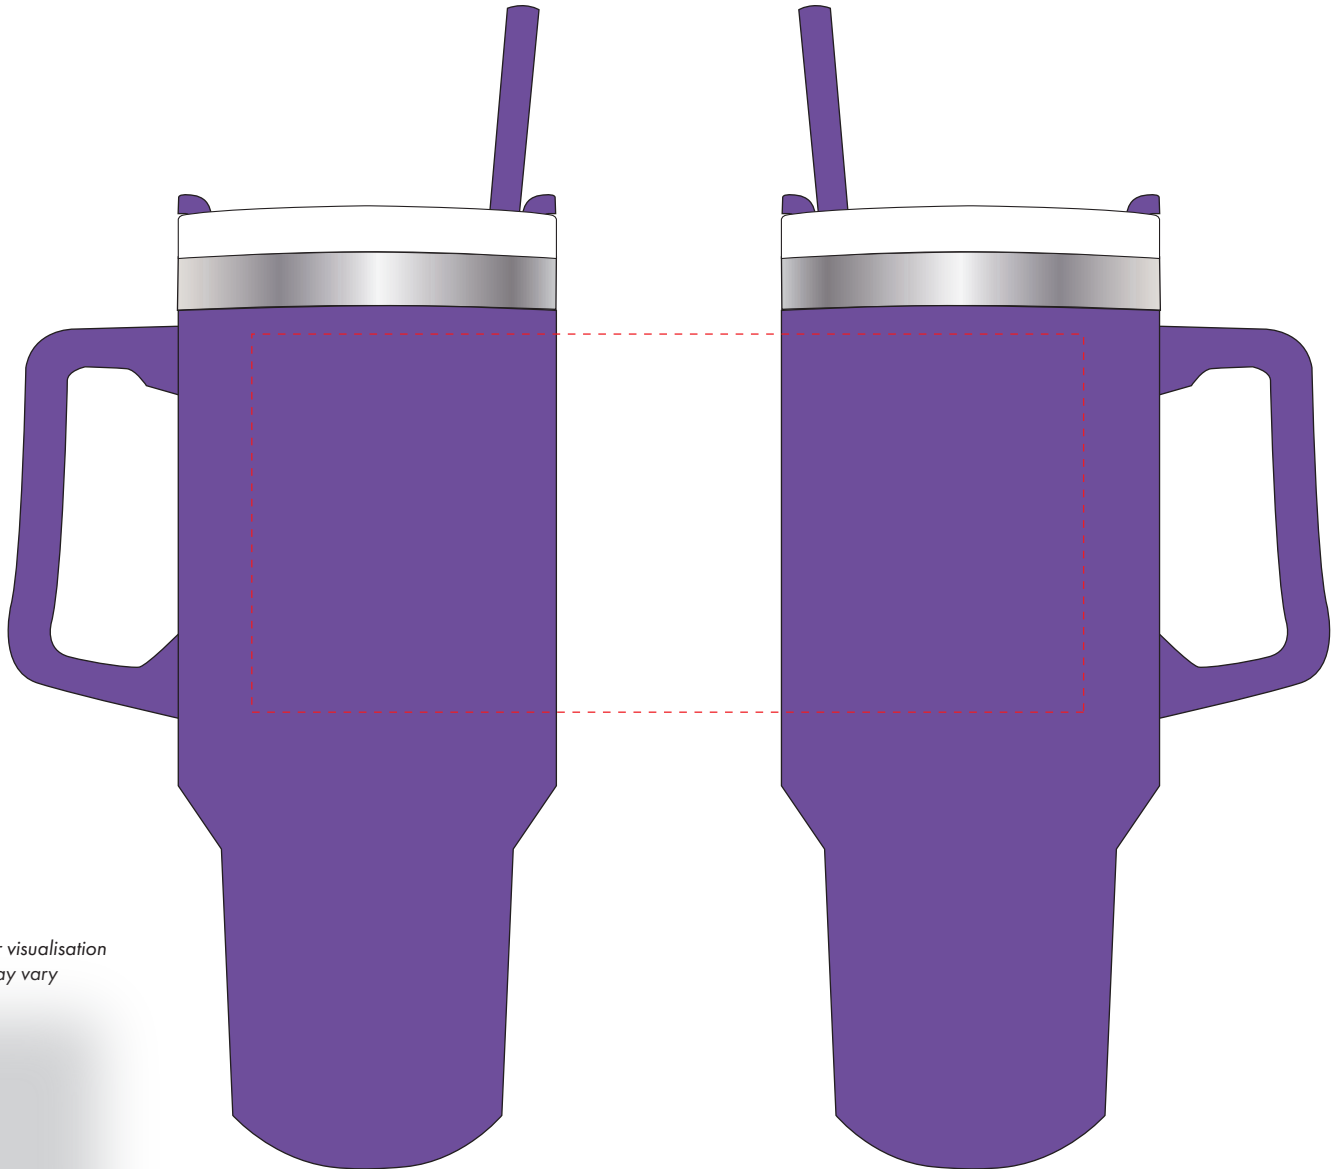

Your Ref:
Our Ref:

Quantity:
Version: 1

Product Code: MG2024
Product Colour: PURPLE

PRINTING CONCERNS:**PRODUCT INFO: LOGO MAY NOT LINE UP TO STRAW**

Please note that this product has Sustainability Markings that are not visible from this perspective

We stock this item in the following colours

**PANTONE REFERENCE(S)**

● Colour 1

ARTWORK SCALE 50%

Product Image for visualisation
- colours may vary

LOGOS WILL BE DIRECTLY OPPOSITE
LOGOS WILL NOT BE DIRECTLY OPPOSITE

The dashed line is to demonstrate print area and will not appear on your printed item

PLEASE NOTE:

- All colours including print and product are for visual purposes only and should not be regarded as the actual colour of the product and print.
- Some products may vary from batch to batch and may differ from previous orders.
- The colour and texture of a product can also have an effect on the final print colour.
- By approving this order we accept that you understand these terms.