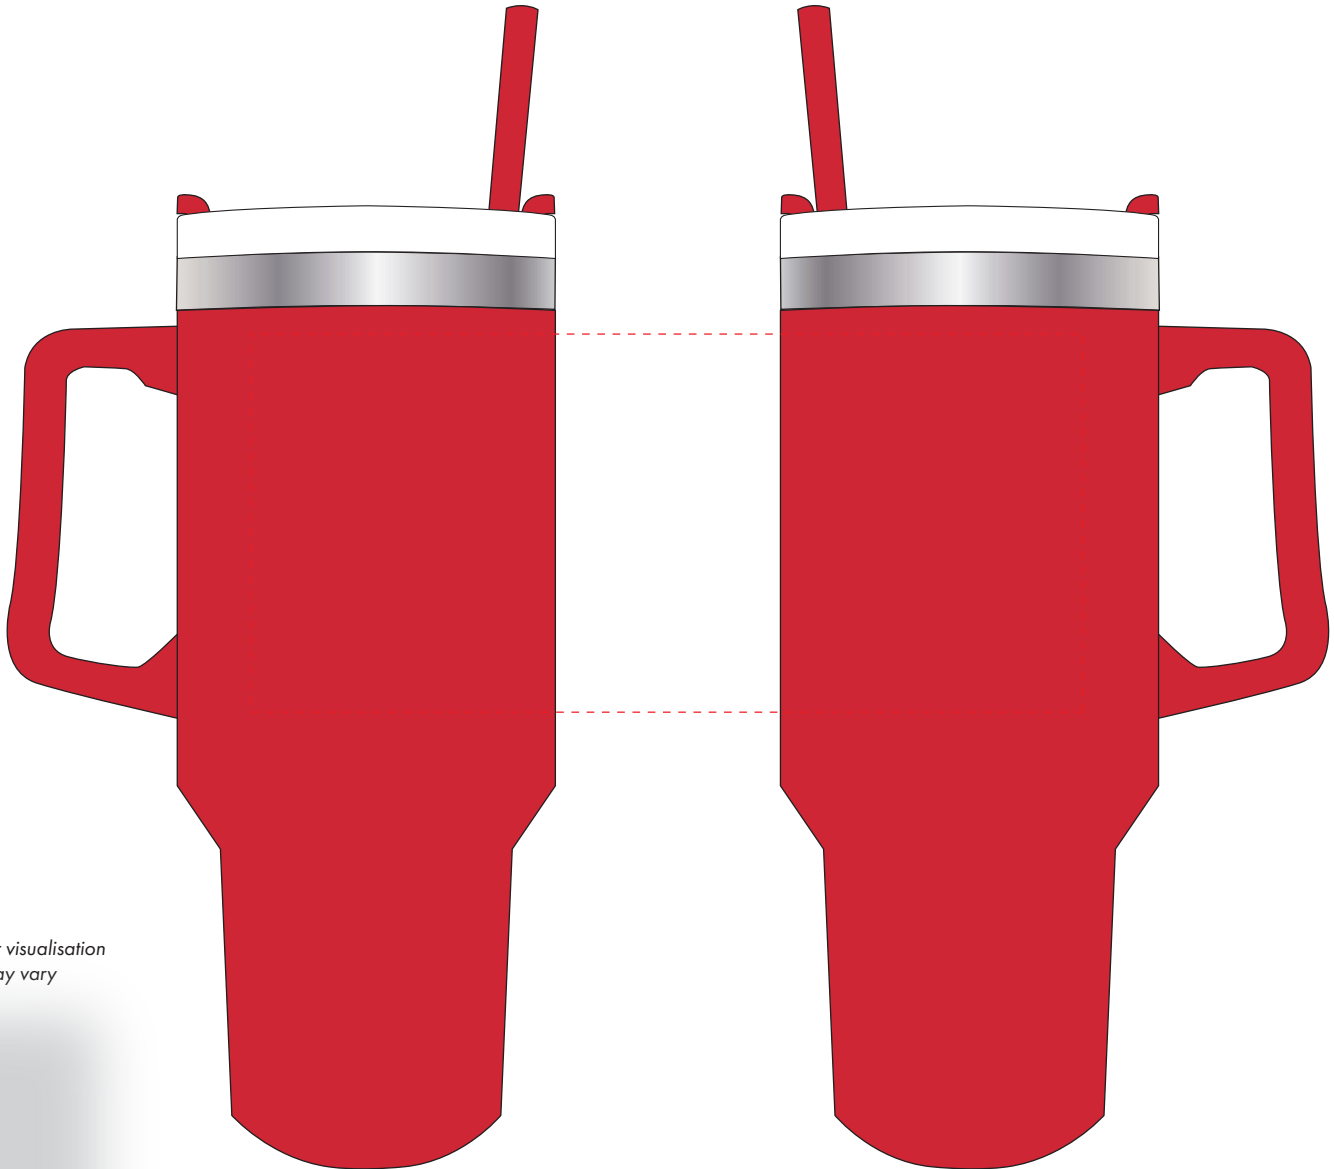

Your Ref:	Quantity:	Product Code: MG2024
Our Ref:	Version: 1	Product Colour: RED

PRINTING CONCERNS:**PRODUCT INFO: LOGO MAY NOT LINE UP TO STRAW**

Please note that this product has Sustainability Markings that are not visible from this perspective

We stock this item in the following colours

**PANTONE REFERENCE(S)**

● Colour 1

ARTWORK SCALE 50%

Product Image for visualisation
- colours may vary

LOGOS WILL BE DIRECTLY OPPOSITE
LOGOS WILL NOT BE DIRECTLY OPPOSITE

The dashed line is to demonstrate print area and will not appear on your printed item

PLEASE NOTE:

- All colours including print and product are for visual purposes only and should not be regarded as the actual colour of the product and print.
- Some products may vary from batch to batch and may differ from previous orders.
- The colour and texture of a product can also have an effect on the final print colour.
- By approving this order we accept that you understand these terms.