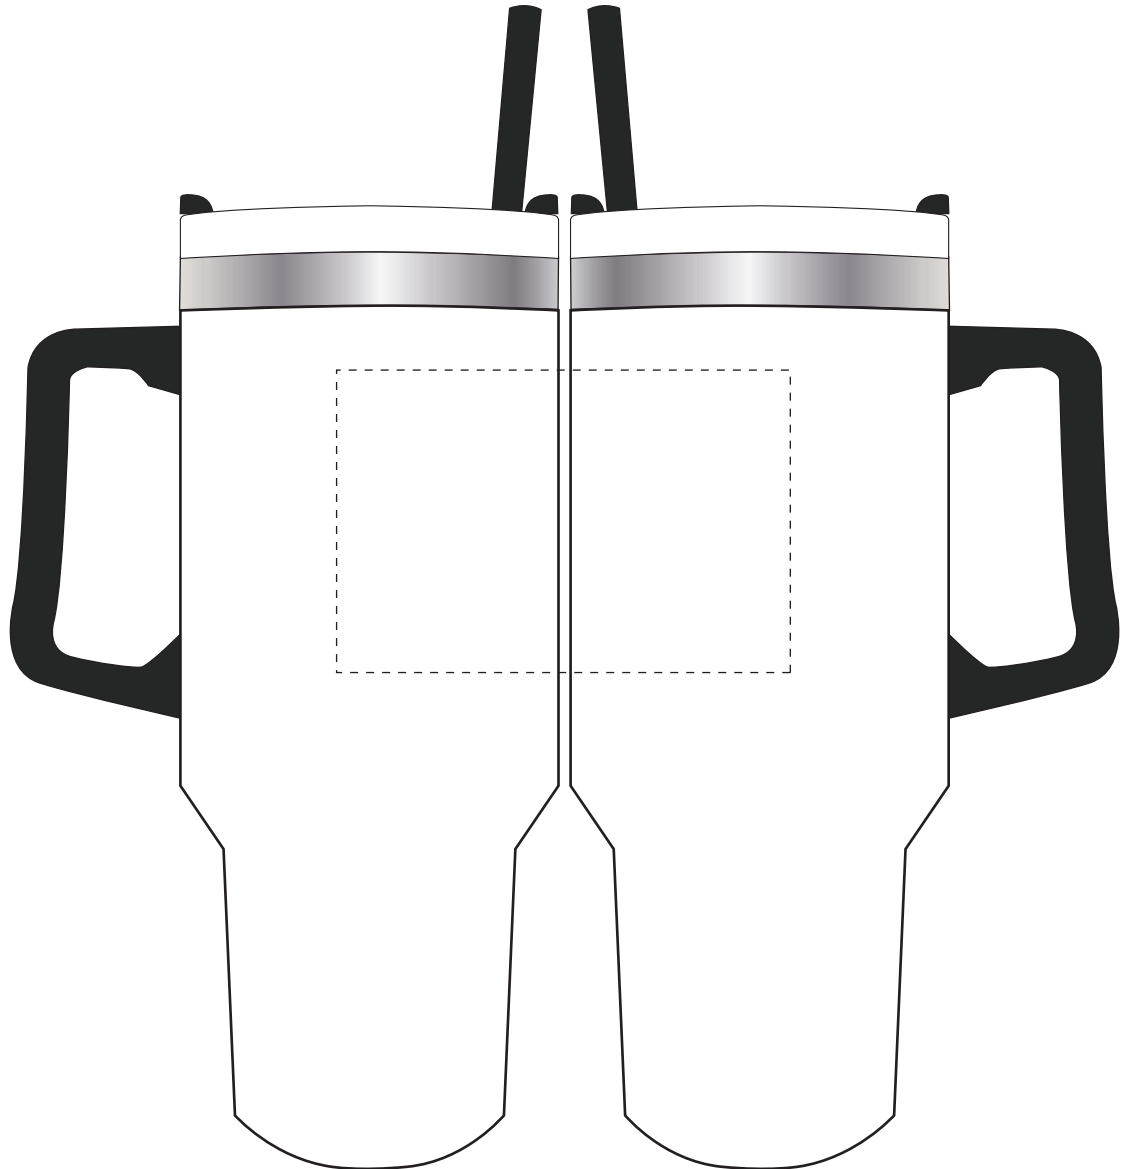

Your Ref:	Quantity:	Product Code: MG2024
Our Ref:	Version: 1	Product Colour: WHITE

PRINTING CONCERNS:**PRODUCT INFO: LOGO MAY NOT LINE UP TO STRAW**

We stock this item in the following colours

**PANTONE REFERENCE(S)**

● Colour 1

ARTWORK SCALE 50%

Product Image for visualisation
- colours may vary

The dashed line is to demonstrate print area and will not appear on your printed item

PLEASE NOTE:

- All colours including print and product are for visual purposes only and should not be regarded as the actual colour of the product and print.
- Some products may vary from batch to batch and may differ from previous orders.
- The colour and texture of a product can also have an effect on the final print colour.
- By approving this order we accept that you understand these terms.

To proceed, please approve visual via the online system.

ARTWORK SCALE 100%

Max print area: 120mm x 80mm