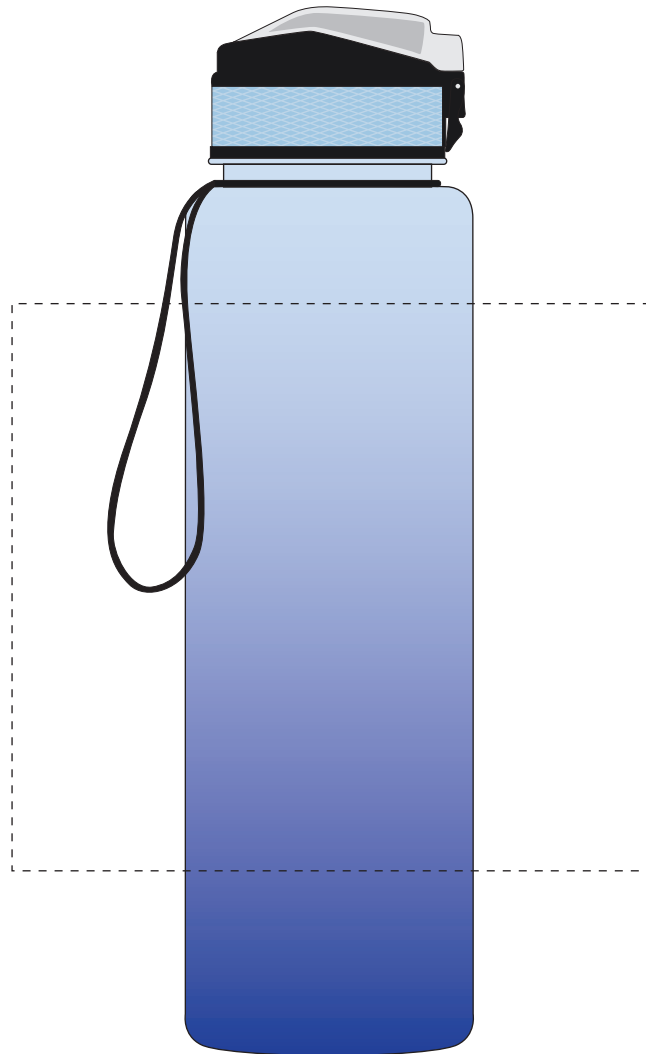

Your Ref:	Quantity:	Product Code: MG2025
Our Ref:	Version: 1	Product Colour: BLUE

PRINTING CONCERNS:**PRODUCT INFO: LOGO MAY NOT LINE UP TO STRAW**

Please note that this product has Sustainability Markings that are not visible from this perspective

We stock this item in the following colours

**PANTONE REFERENCE(S)**

● Colour 1

ARTWORK SCALE 50%

Product Image for visualisation
- colours may vary

The dashed line is to demonstrate print area and will not appear on your printed item