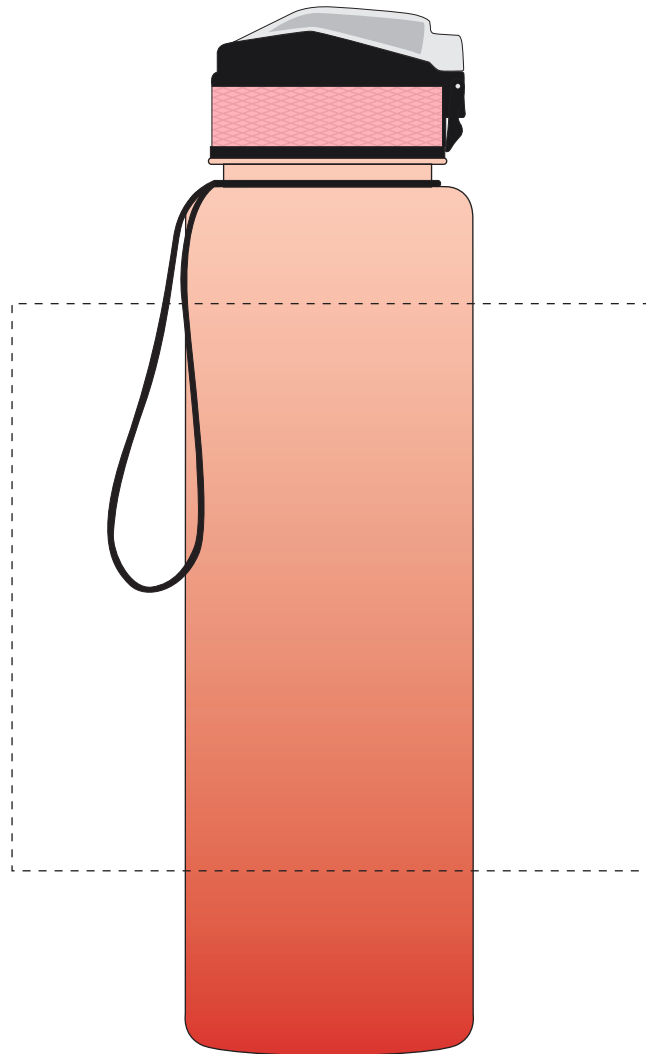

Your Ref:	Quantity:	Product Code: MG2025
Our Ref:	Version: 1	Product Colour: RED

**PRINTING CONCERNS:****PRODUCT INFO: LOGO MAY NOT LINE UP TO STRAW**

Please note that this product has Sustainability Markings that are not visible from this perspective

We stock this item in the following colours

**PANTONE REFERENCE(S)**

● Colour 1

ARTWORK SCALE 50%

Product Image for visualisation  
- colours may vary

The dashed line is to demonstrate print area and will not appear on your printed item