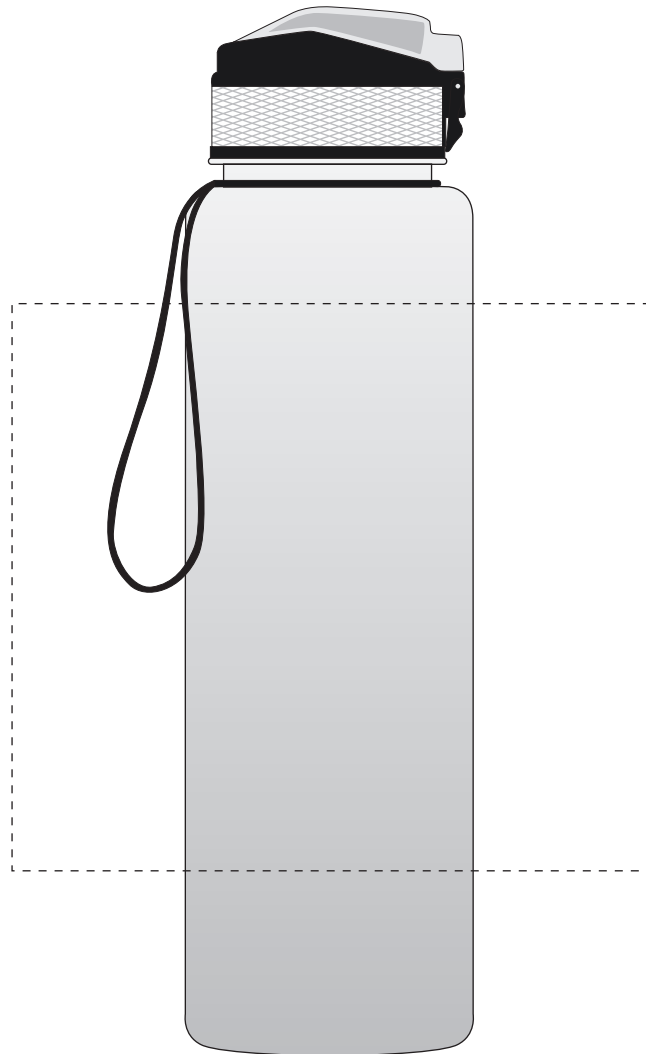

Your Ref:	Quantity:	Product Code: MG2025
Our Ref:	Version: 1	Product Colour: WHITE

PRINTING CONCERNS:**PRODUCT INFO: LOGO MAY NOT LINE UP TO STRAW**

Please note that this product has Sustainability Markings that are not visible from this perspective

We stock this item in the following colours

**PANTONE REFERENCE(S)**

● Colour 1

ARTWORK SCALE 50%

Product Image for visualisation
- colours may vary

The dashed line is to demonstrate print area and will not appear on your printed item