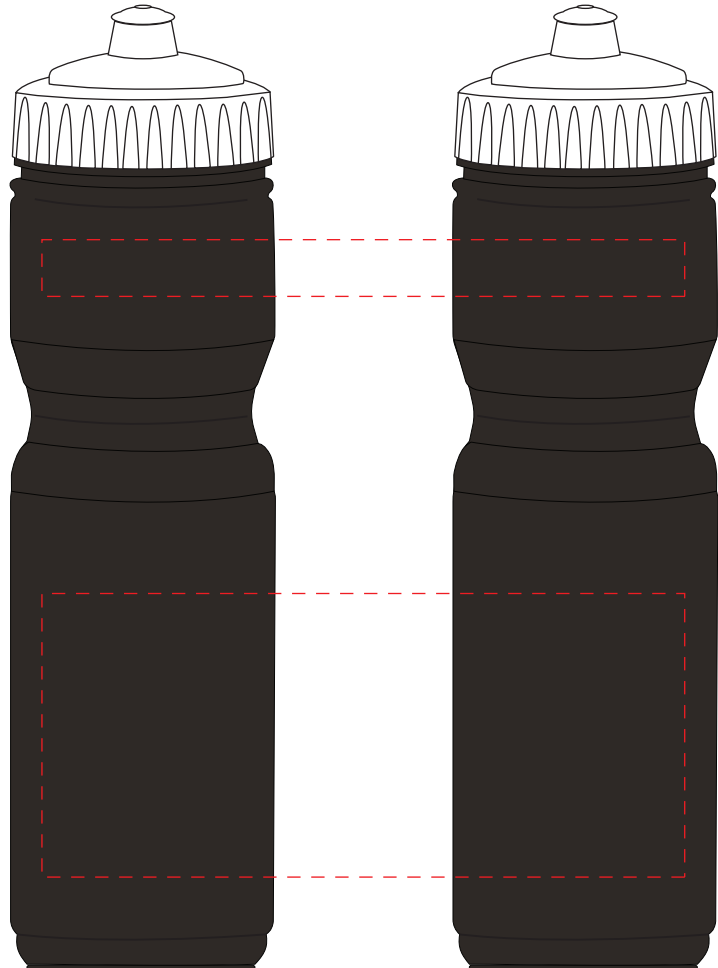

Your Ref:	Quantity:	Product Code: MG2111
Our Ref:	Version: 1	Product Colour: BLACK

PRINTING CONCERNS:**PRODUCT INFO: LOGO MAY NOT LINE UP TO SIPPER**

- Logos will be directly opposite
- Logos will NOT be directly opposite

We stock this item in the following colours

**PANTONE REFERENCE(S)**

- Colour 1
- Colour 2

ARTWORK SCALE 50%

The dashed line is to demonstrate print area and will not appear on your printed item

PLEASE NOTE:

To proceed, please approve visual via the online system.

ARTWORK SCALE 100%
Print Area: 170mm x 75mm

ARTWORK SCALE 100%
Print Area: 170mm x 30mm