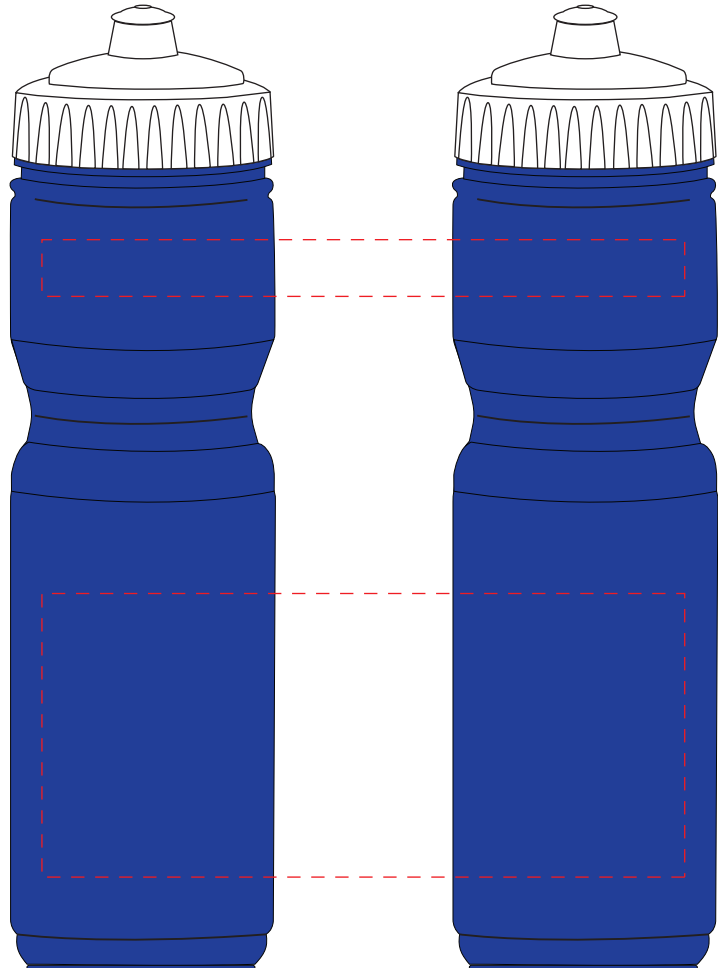

Your Ref:	Quantity:	Product Code: MG2111
Our Ref:	Version: 1	Product Colour: BLUE

PRINTING CONCERNS:**PRODUCT INFO: LOGO MAY NOT LINE UP TO SIPPER**

- Logos will be directly opposite
- Logos will NOT be directly opposite

We stock this item in the following colours

**PANTONE REFERENCE(S)**

- Colour 1
- Colour 2

ARTWORK SCALE 50%

The dashed line is to demonstrate print area and will not appear on your printed item

PLEASE NOTE:

To proceed, please approve visual via the online system.

ARTWORK SCALE 100%
Print Area: 170mm x 75mm

ARTWORK SCALE 100%
Print Area: 170mm x 30mm