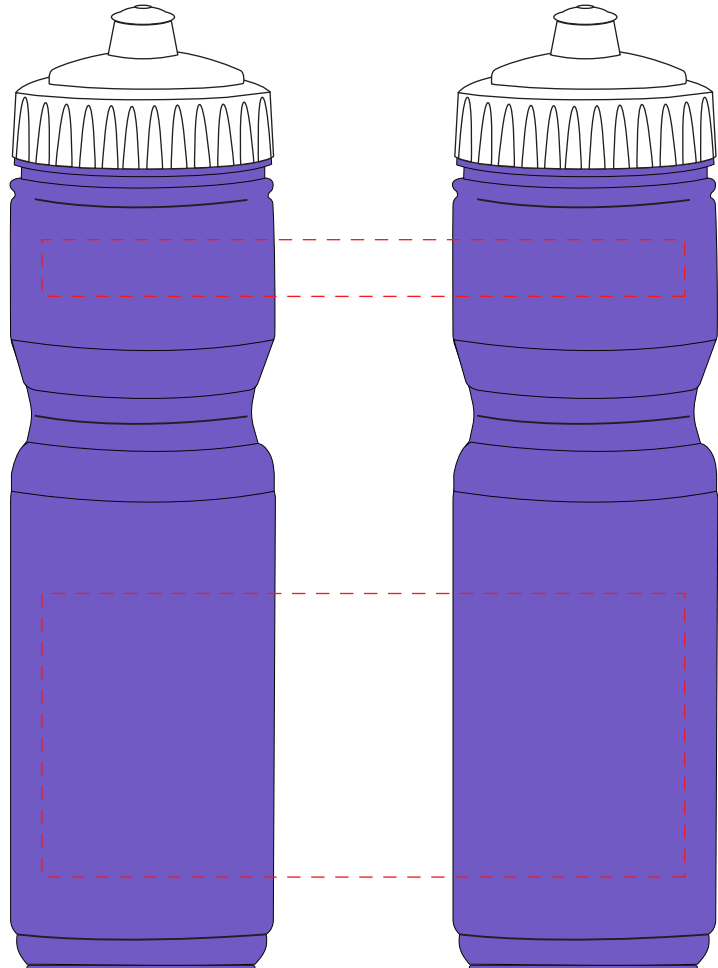

Your Ref:	Quantity:	Product Code: MG2111
Our Ref:	Version: 1	Product Colour: PURPLE

**PRINTING CONCERNS:****PRODUCT INFO: LOGO MAY NOT LINE UP TO SIPPER**

- Logos will be directly opposite
- Logos will NOT be directly opposite

We stock this item in the following colours

**PANTONE REFERENCE(S)**

- Colour 1
- Colour 2

ARTWORK SCALE 50%

The dashed line is to demonstrate print area and will not appear on your printed item

**PLEASE NOTE:**

To proceed, please approve visual via the online system.

ARTWORK SCALE 100%  
Print Area: 170mm x 75mm

ARTWORK SCALE 100%  
Print Area: 170mm x 30mm