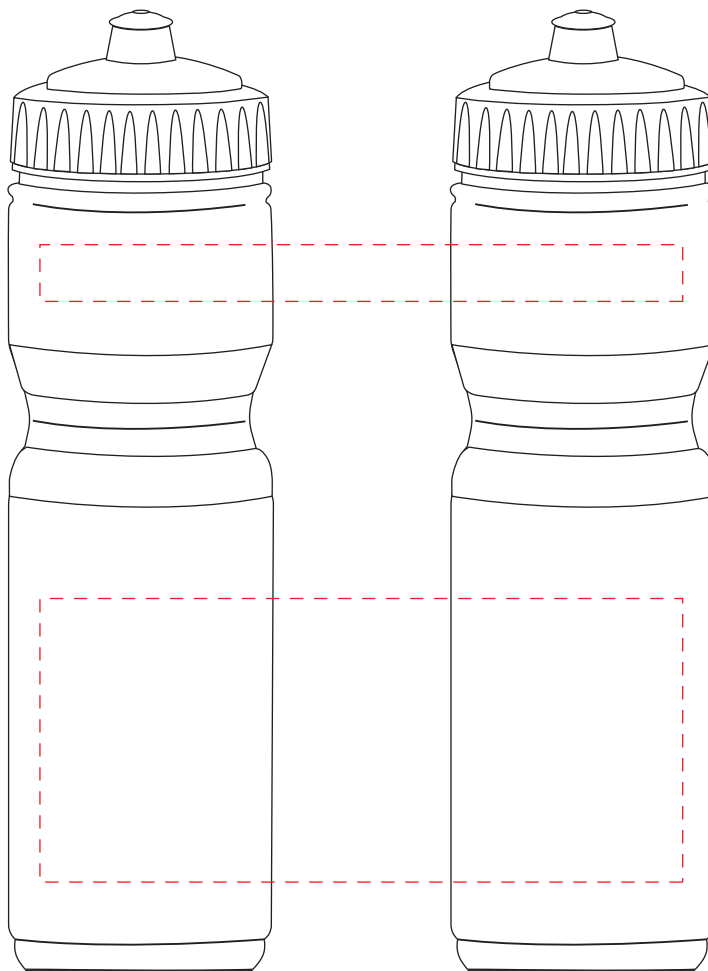

Your Ref:
Our Ref:

Quantity:
Version: 1

Product Code: MG2111
Product Colour: WHITE

PRINTING CONCERNS:**PRODUCT INFO: LOGO MAY NOT LINE UP TO SIPPER**

- Logos will be directly opposite
- Logos will NOT be directly opposite

We stock this item in the following colours

**PANTONE REFERENCE(S)**

- Colour 1
- Colour 2

ARTWORK SCALE 50%

The dashed line is to demonstrate print area and will not appear on your printed item

PLEASE NOTE: