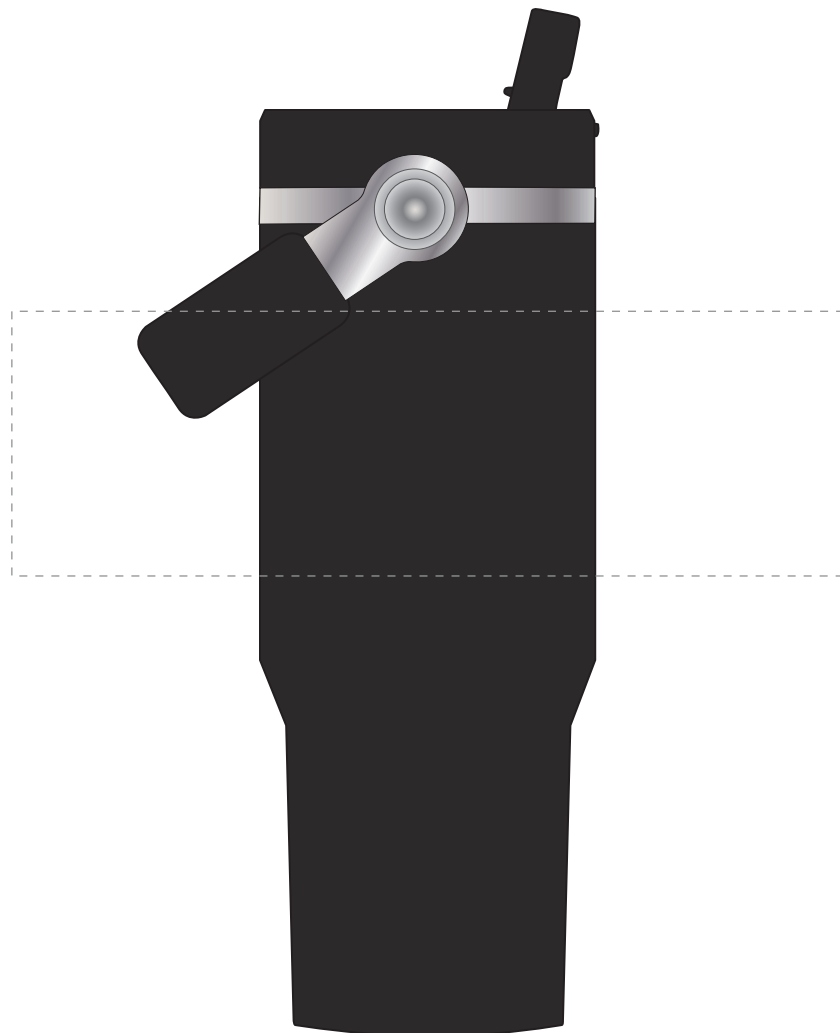

Your Ref:	Quantity:	Product Code: MG2124
Our Ref:	Version: 1	Product Colour: BLACK

PRINTING CONCERNS:**PRODUCT INFO: LOGO MAY NOT LINE UP TO STRAW**

Please note that this product has Sustainability Markings that are not visible from this perspective

We stock this item in the following colours

**PANTONE REFERENCE(S)**

● Colour 1

ARTWORK SCALE 50%

Product Image for visualisation
- colours may vary

The dashed line is to demonstrate print area and will not appear on your printed item