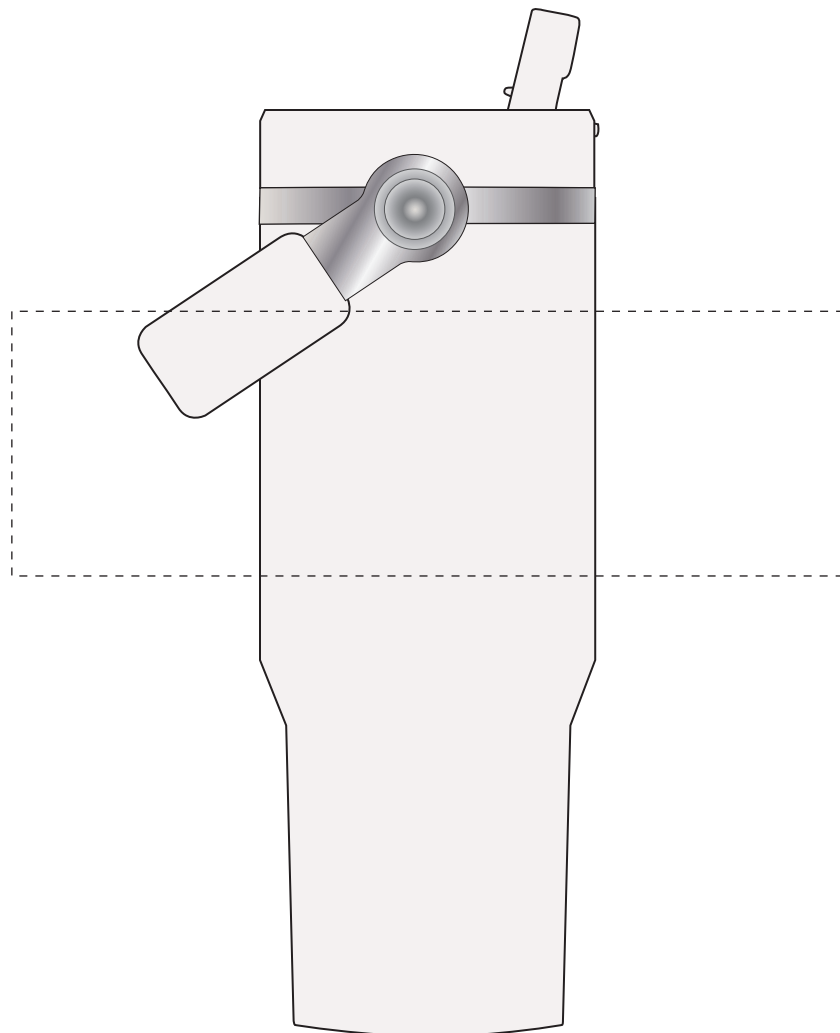

Your Ref:	Quantity:	Product Code: MG2124
Our Ref:	Version: 1	Product Colour: WHITE

PRINTING CONCERNS:**PRODUCT INFO: LOGO MAY NOT LINE UP TO STRAW**

Please note that this product has Sustainability Markings that are not visible from this perspective

We stock this item in the following colours

**PANTONE REFERENCE(S)**

● Colour 1

ARTWORK SCALE 50%

Product Image for visualisation
- colours may vary

The dashed line is to demonstrate print area and will not appear on your printed item