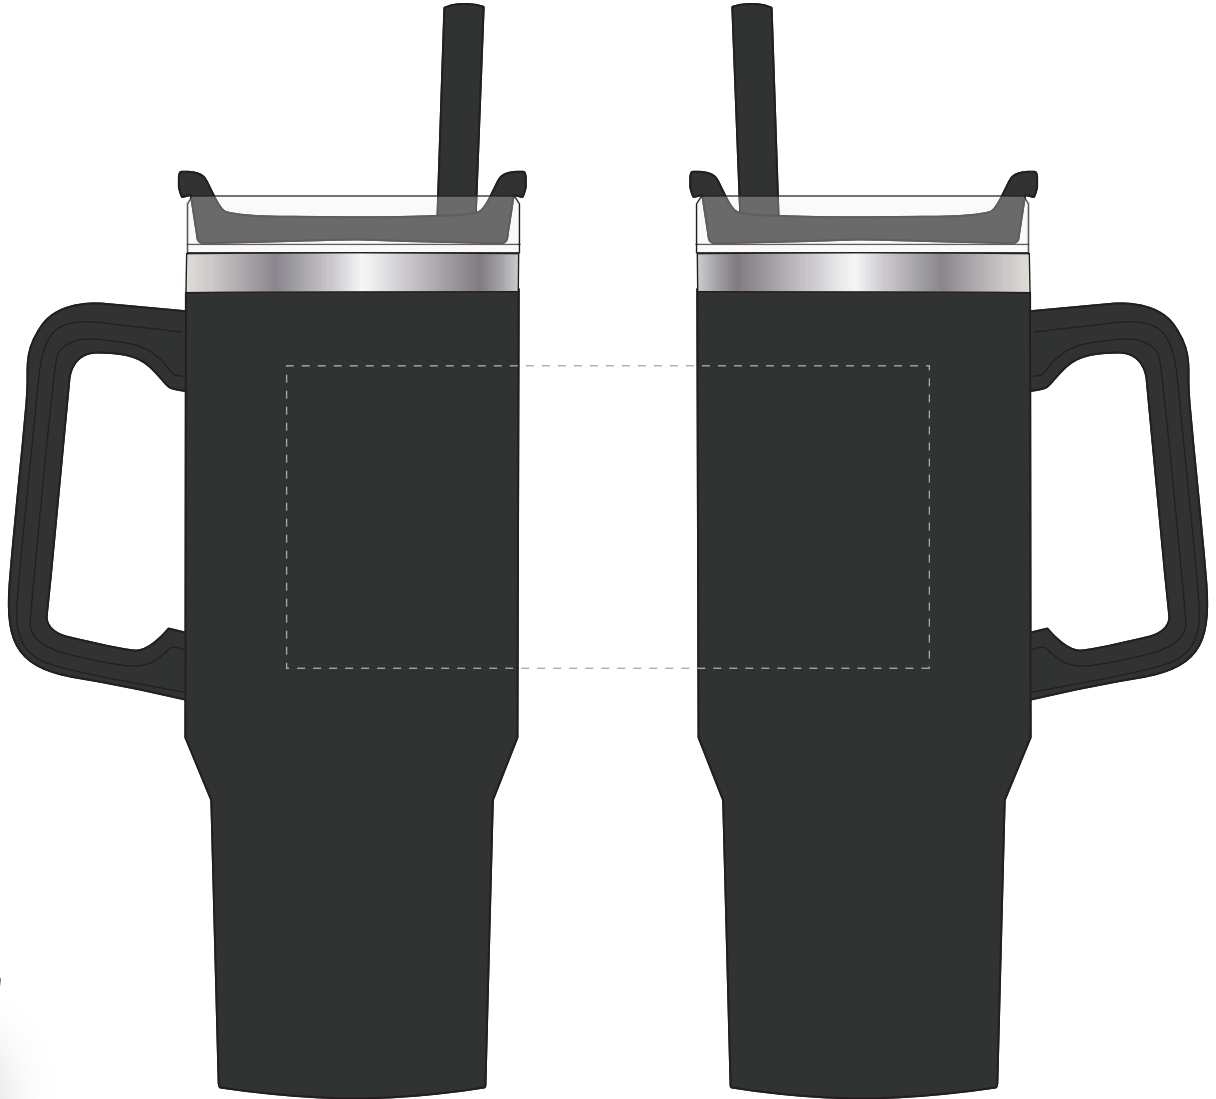

Your Ref:
Our Ref:

Quantity:
Version: 1

Product Code: MG2924
Product Colour: BLACK

PRINTING CONCERNS:**PRODUCT INFO: LOGO MAY NOT LINE UP TO STRAW**

Please note that this product has Sustainability Markings that are not visible from this perspective

We stock this item in the following colours

**PANTONE REFERENCE(S)**

● Colour 1

ARTWORK SCALE 50%

Product Image for visualisation
- colours may vary

The dashed line is to demonstrate print area and will not appear on your printed item