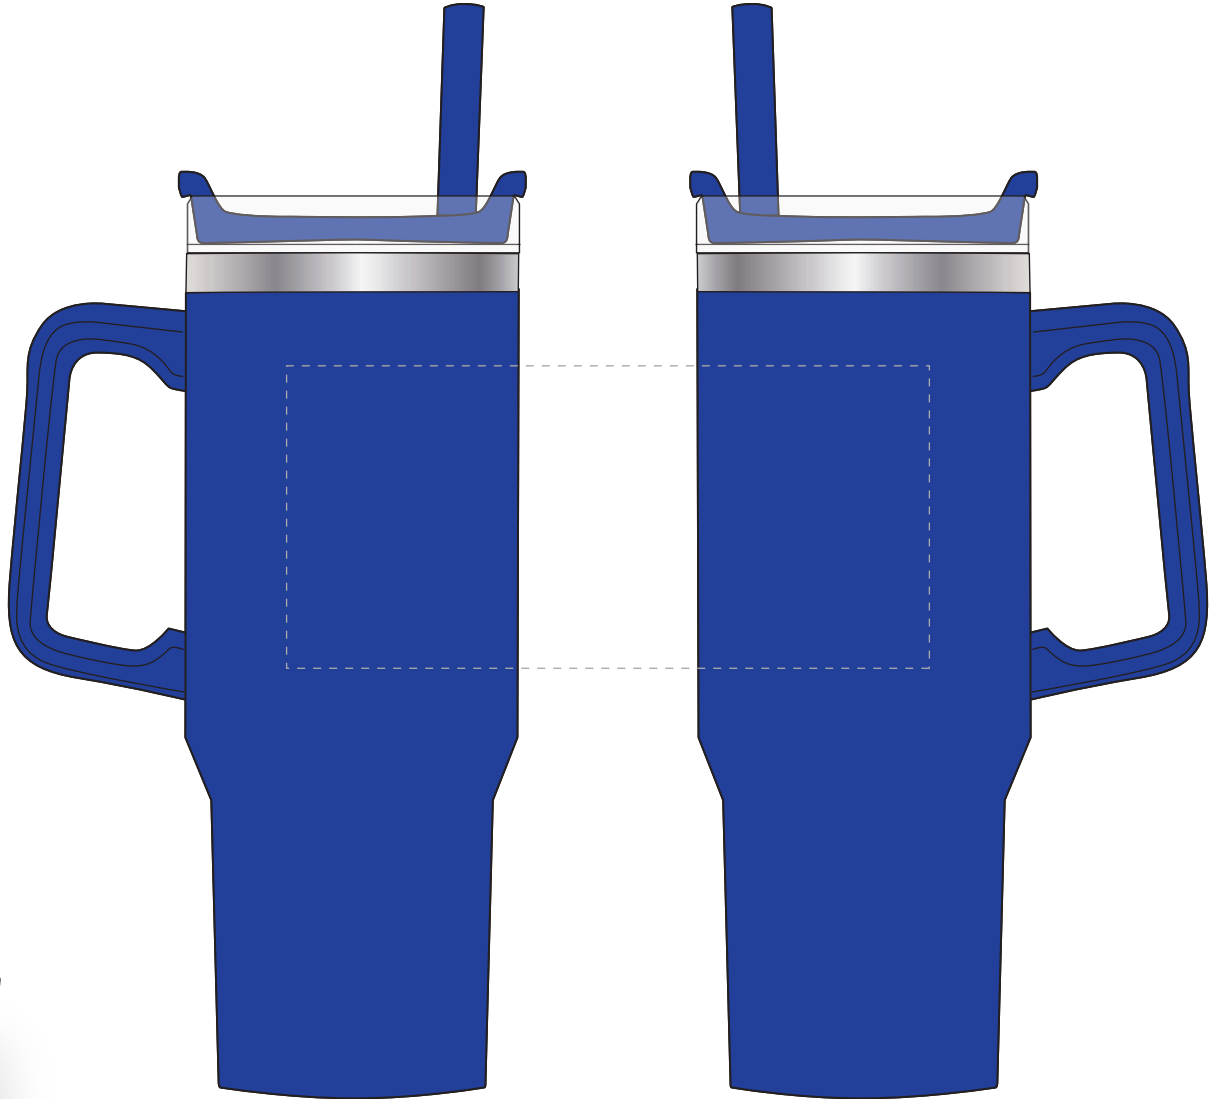

Your Ref:
Our Ref:

Quantity:
Version: 1

Product Code: MG2924
Product Colour: NAVY BLUE

PRINTING CONCERNS:**PRODUCT INFO: LOGO MAY NOT LINE UP TO STRAW**

Please note that this product has Sustainability Markings that are not visible from this perspective

We stock this item in the following colours

**PANTONE REFERENCE(S)**

● Colour 1

ARTWORK SCALE 50%

Product Image for visualisation
- colours may vary

The dashed line is to demonstrate print area and will not appear on your printed item